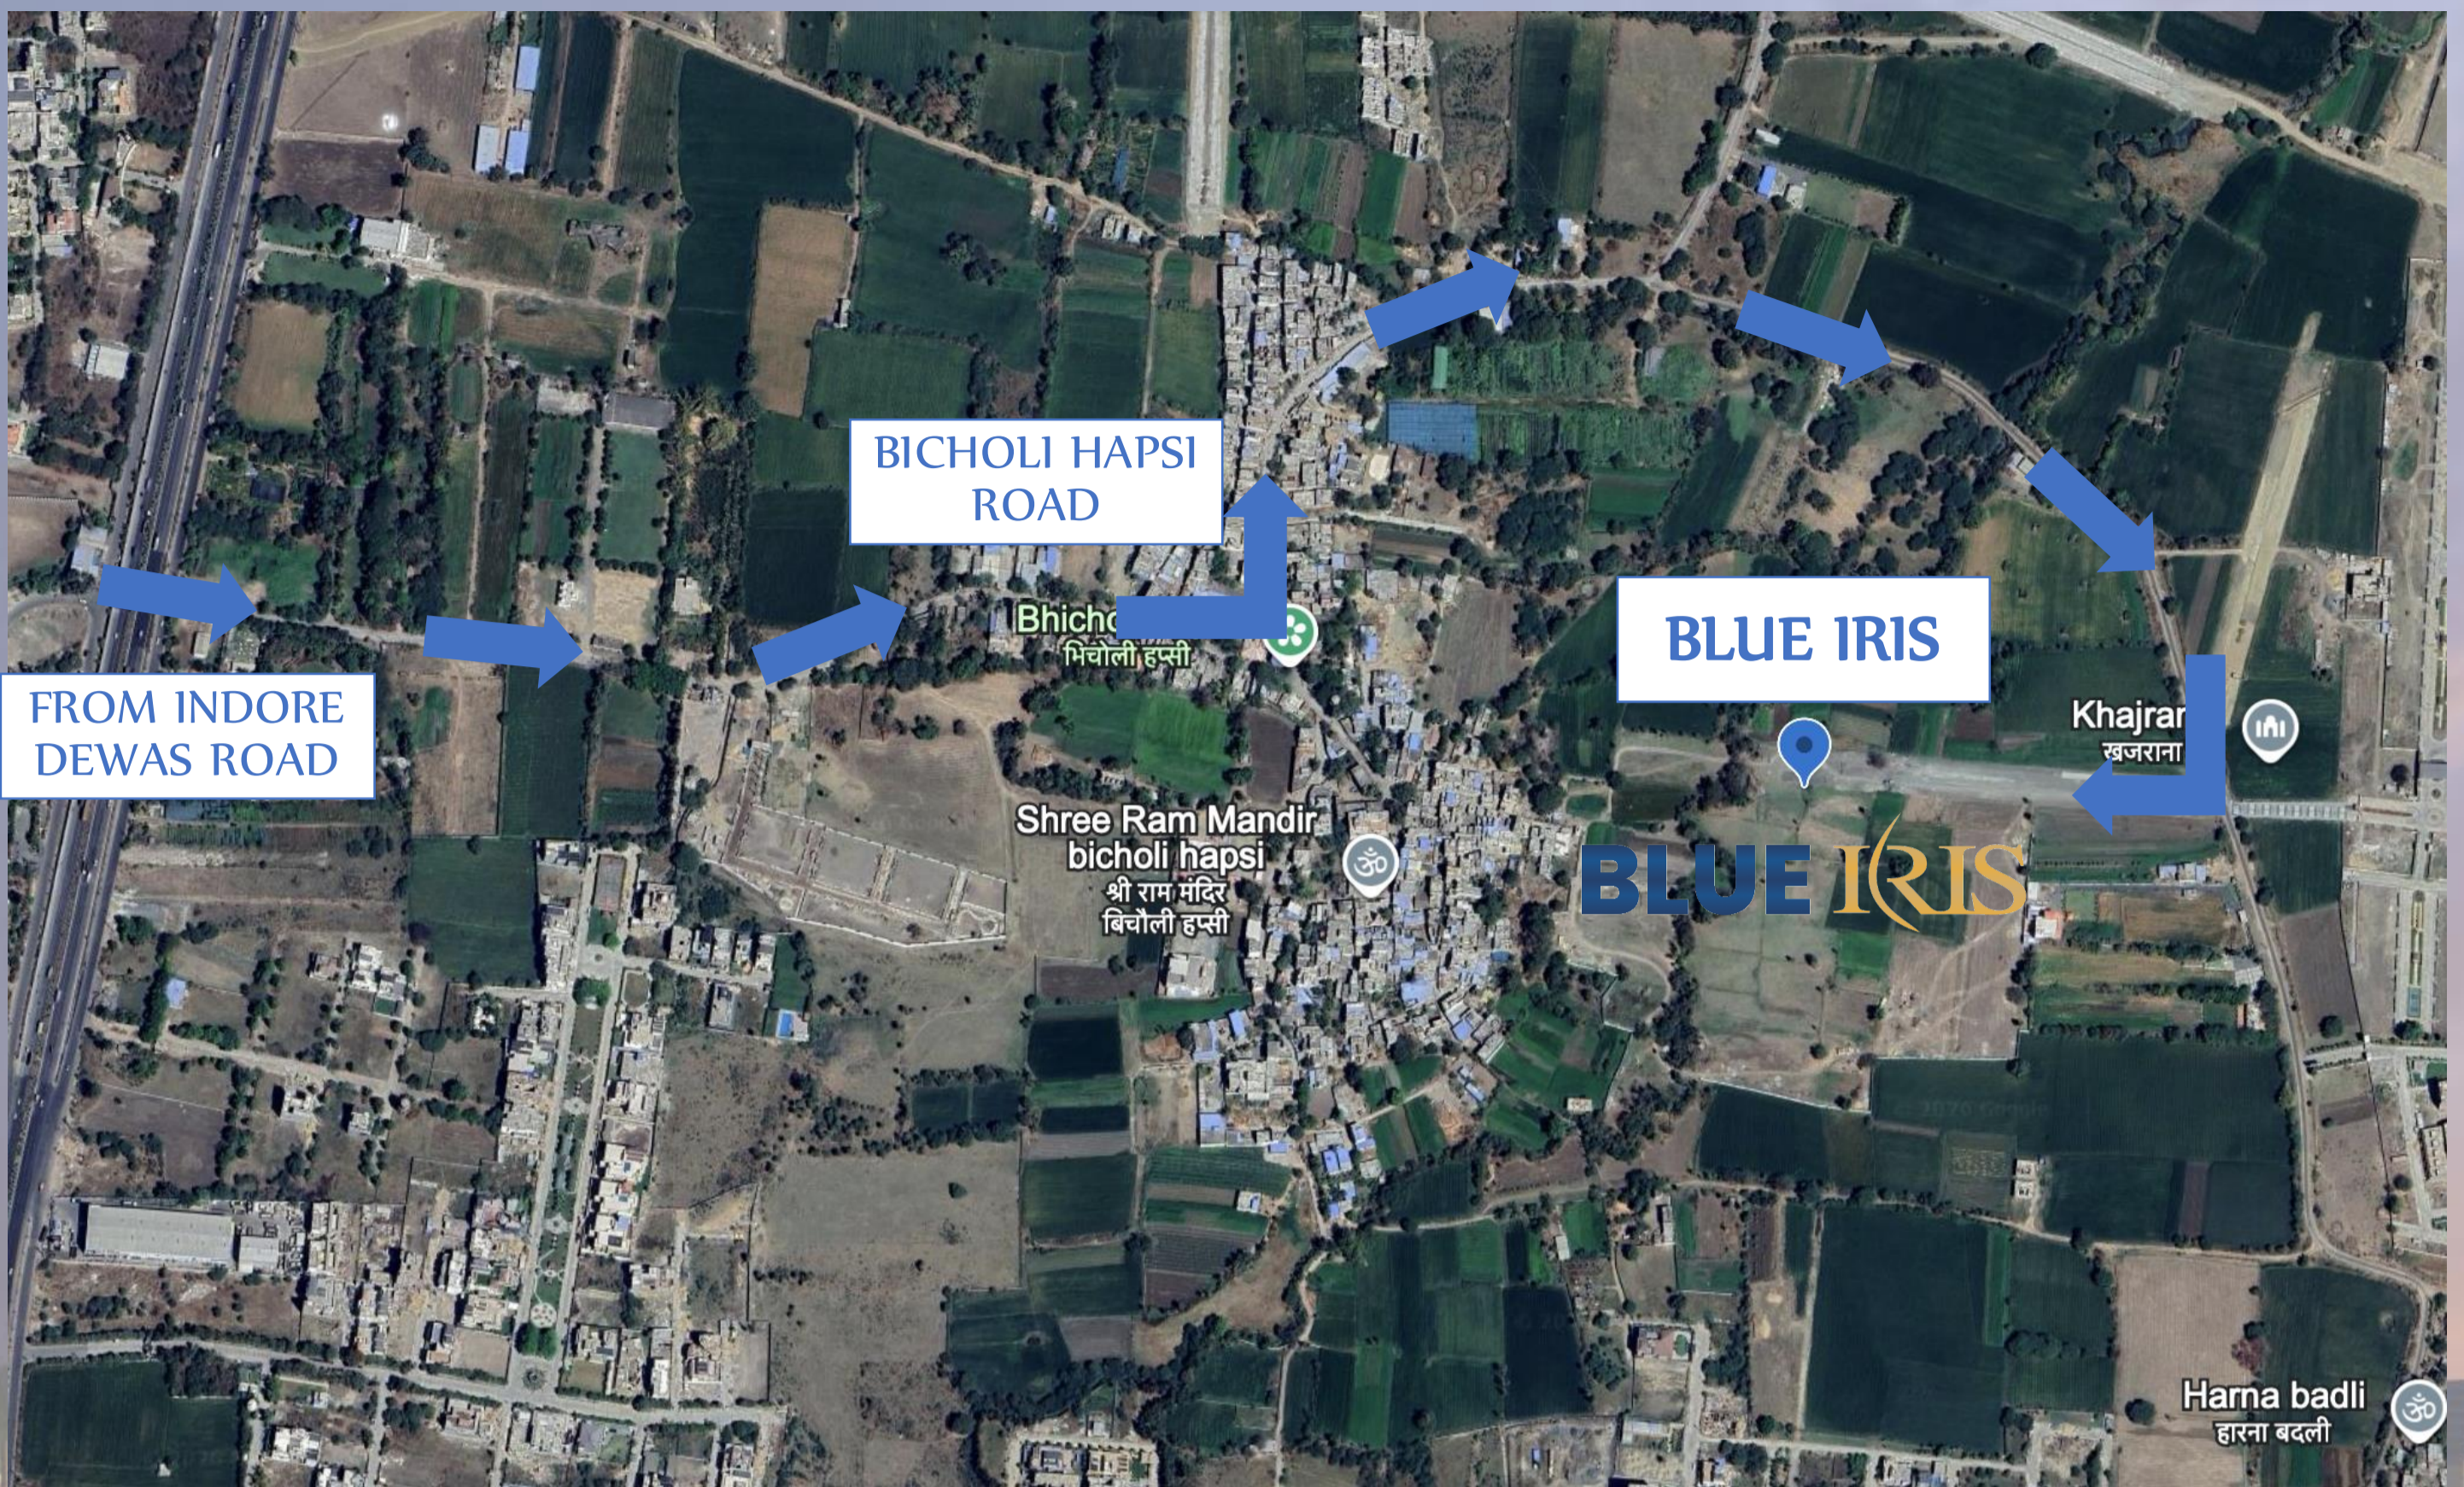

SITE LOCATION

[CLICK FOR GOOGLE LOCATION](#)

1000 SQ.FT. TO 5000 SQ.FT. PLOTS