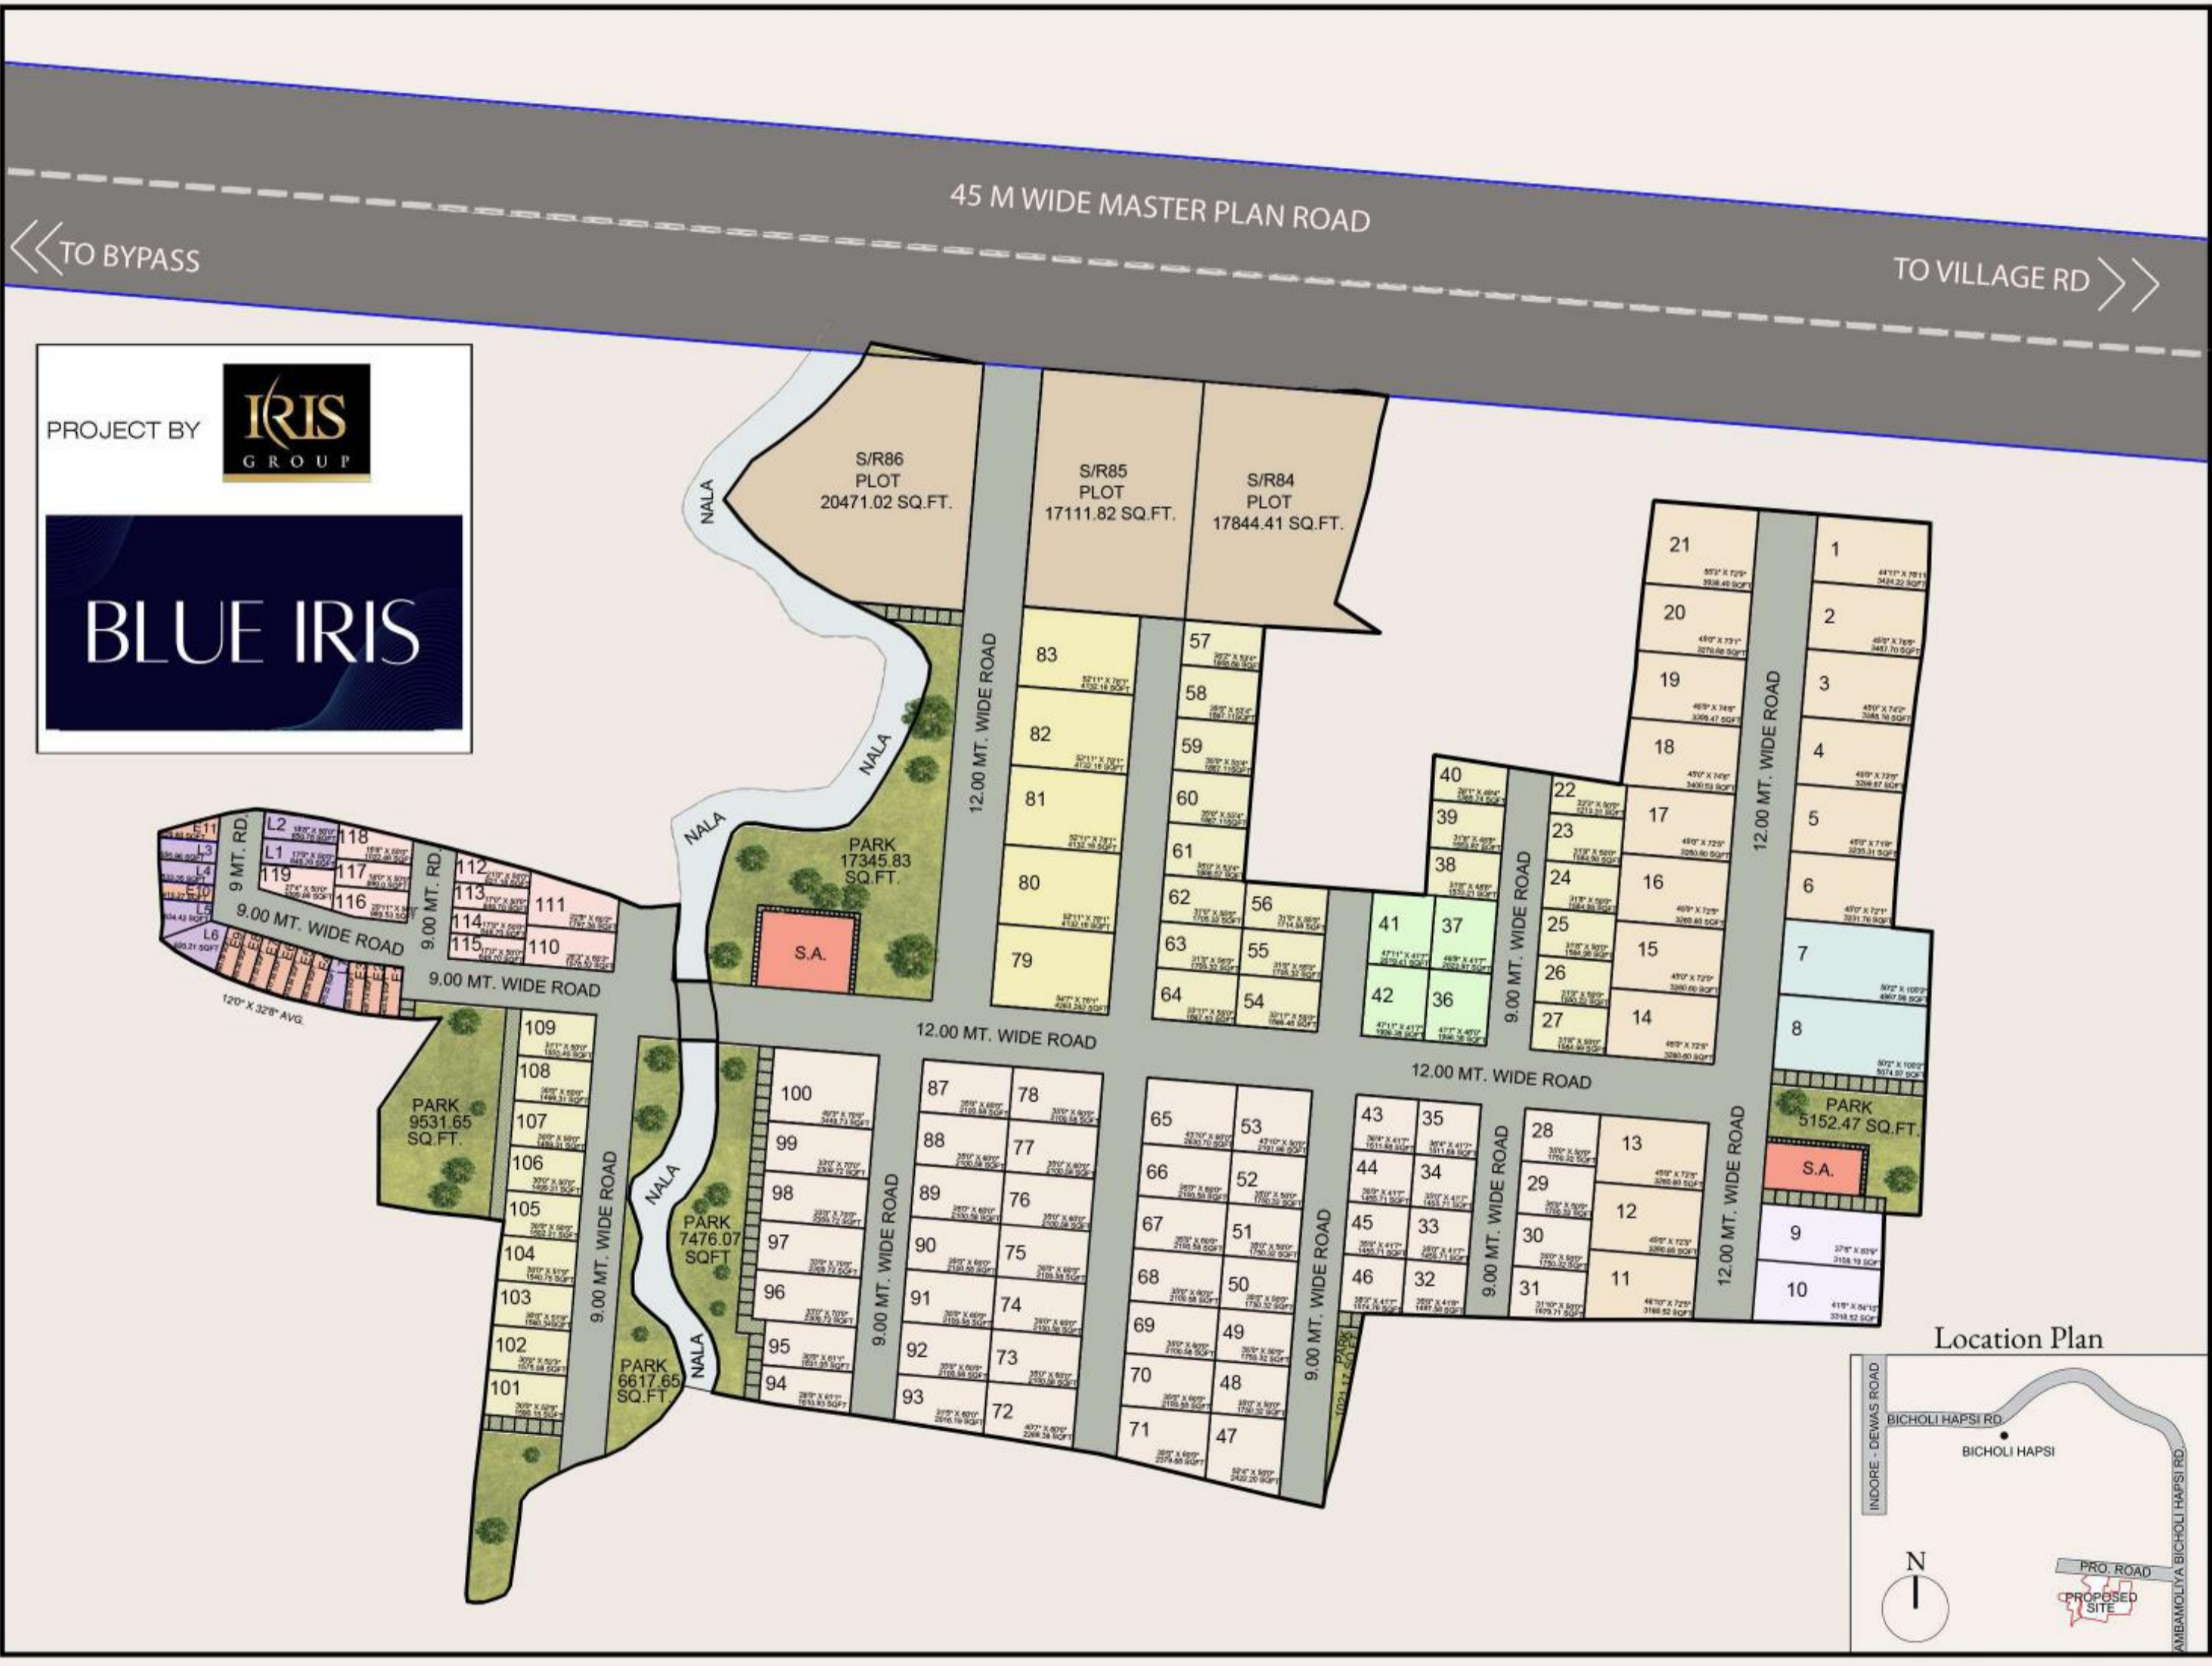

1000 SQ.FT. TO 5000 SQ.FT. PLOTS

PROJECT BY

BLUE IRIS

SALE LAYOUT

HITESH JAIN & ASSOCIATES

Real Estate Marketing | Sale | Purchase
Rental | Property Consultancy

9425054034 | 9425903734 | 8989408114
108 SINGAPORE BUSINESS PARK, LIG SQ. INDORE