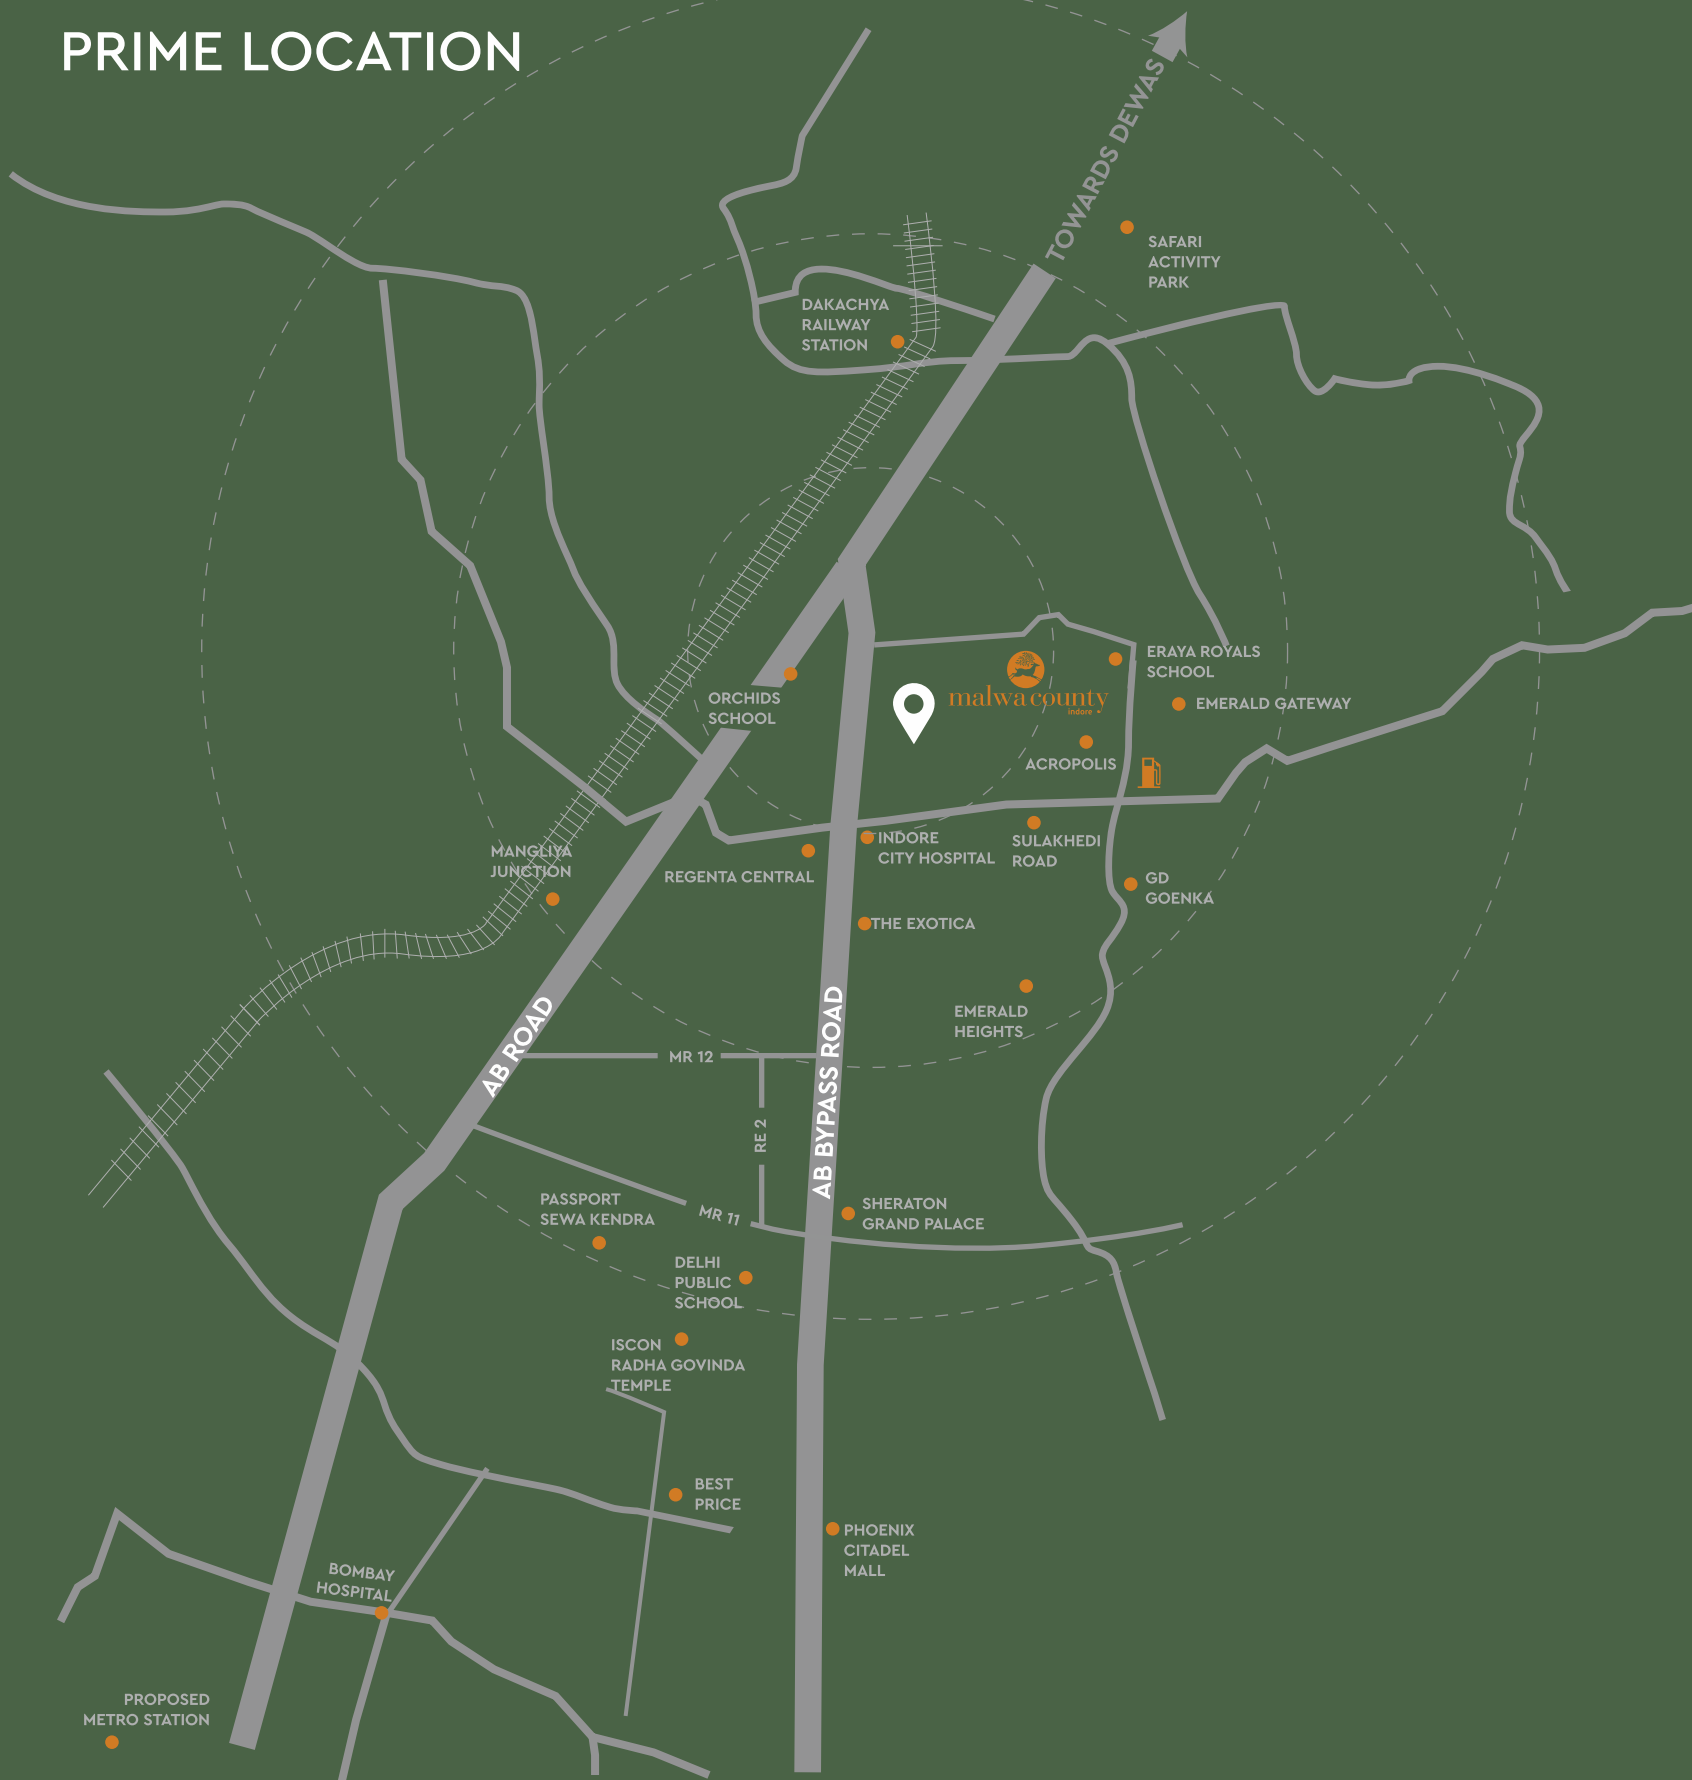

# MASTER PLAN

01. ENTRANCE
02. PICKLE BALL, LAWN TENNIS & MULTIPURPOSE COURT
03. CLUBHOUSE
04. TEMPLE
05. NURSING HOME
06. SCHOOL
07. MALWA HEIGHTS
08. MALWA ENCLAVE
09. MALWA JEWELS
10. E.W.S.
11. SITE FOR HOTEL
12. SALES OFFICE
13. CONVENIENT STORE

## PRIME LOCATION

#### 5 MINS

- Emerald Heights School
- GD Goenka School
- Delhi Public School
- Mangliya Junction Railway Station

#### 20 MINS

- Apollo Hospital
- Medanta Hospital
- Dewas City