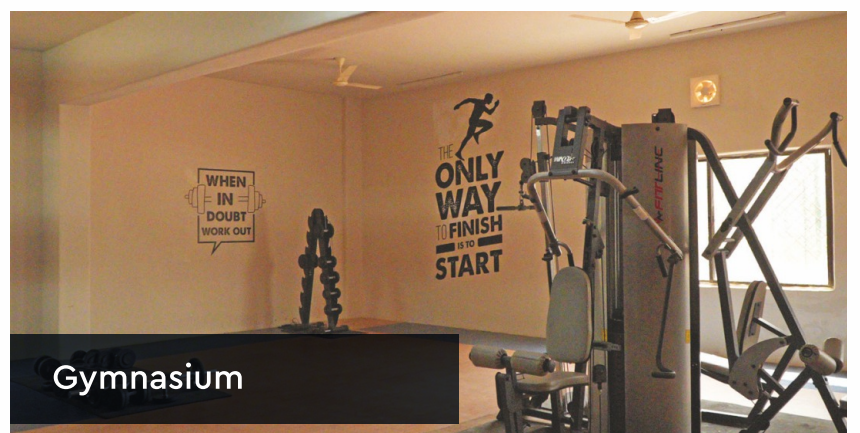

club  
MALWA  
CLUB HOUSE AT MALWA COUNTY

**PREMIUM LIFESTYLE**

55,000 sq.ft.\* fully operational clubhouse with:

- Indoor Badminton Court , Pool Table & Table Tennis
- Indoor Kids Play Zone
- Swimming Pool & Gymnasium.
- Pickle Ball, Lawn Tennis, Volleyball and Basketball Courts
- Premium Rooms for Guest Accommodation.
- Amphitheater & Jogging/Cycling Track.
- Beautiful Landscape Gardens.

Pool Table Room

Multipurpose Courts

Gymnasium

Indoor Badminton Court

Swimming Pool