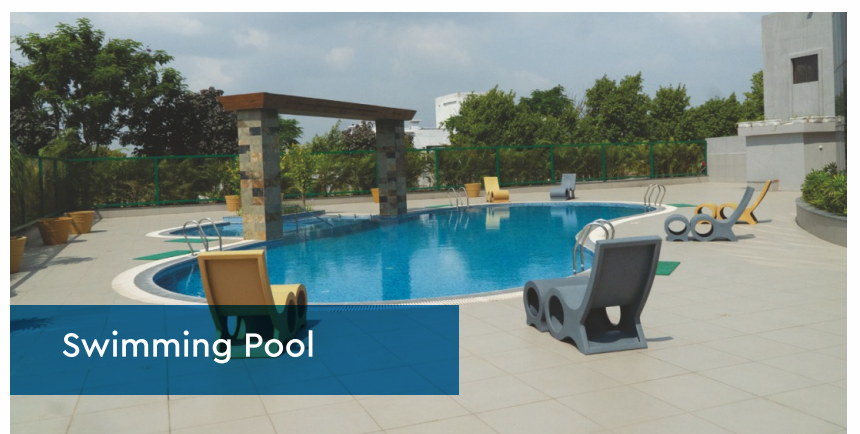

club  
MALWA  
CLUB HOUSE AT MALWA COUNTY

**PREMIUM LIFESTYLE**

55,000 sq.ft.\* fully operational clubhouse with:

- Indoor Badminton Court , Pool Table & Table Tennis
- Indoor Kids Play Zone
- Swimming Pool & Gymnasium.
- Pickle Ball, Lawn Tennis, Volleyball and Basketball Courts
- Premium Rooms for Guest Accommodation.
- Amphitheater & Jogging/Cycling Track.
- Beautiful Landscape Gardens.

Pool Table Room

Multipurpose Courts

Gymnasium

Indoor Badminton Court

Swimming Pool