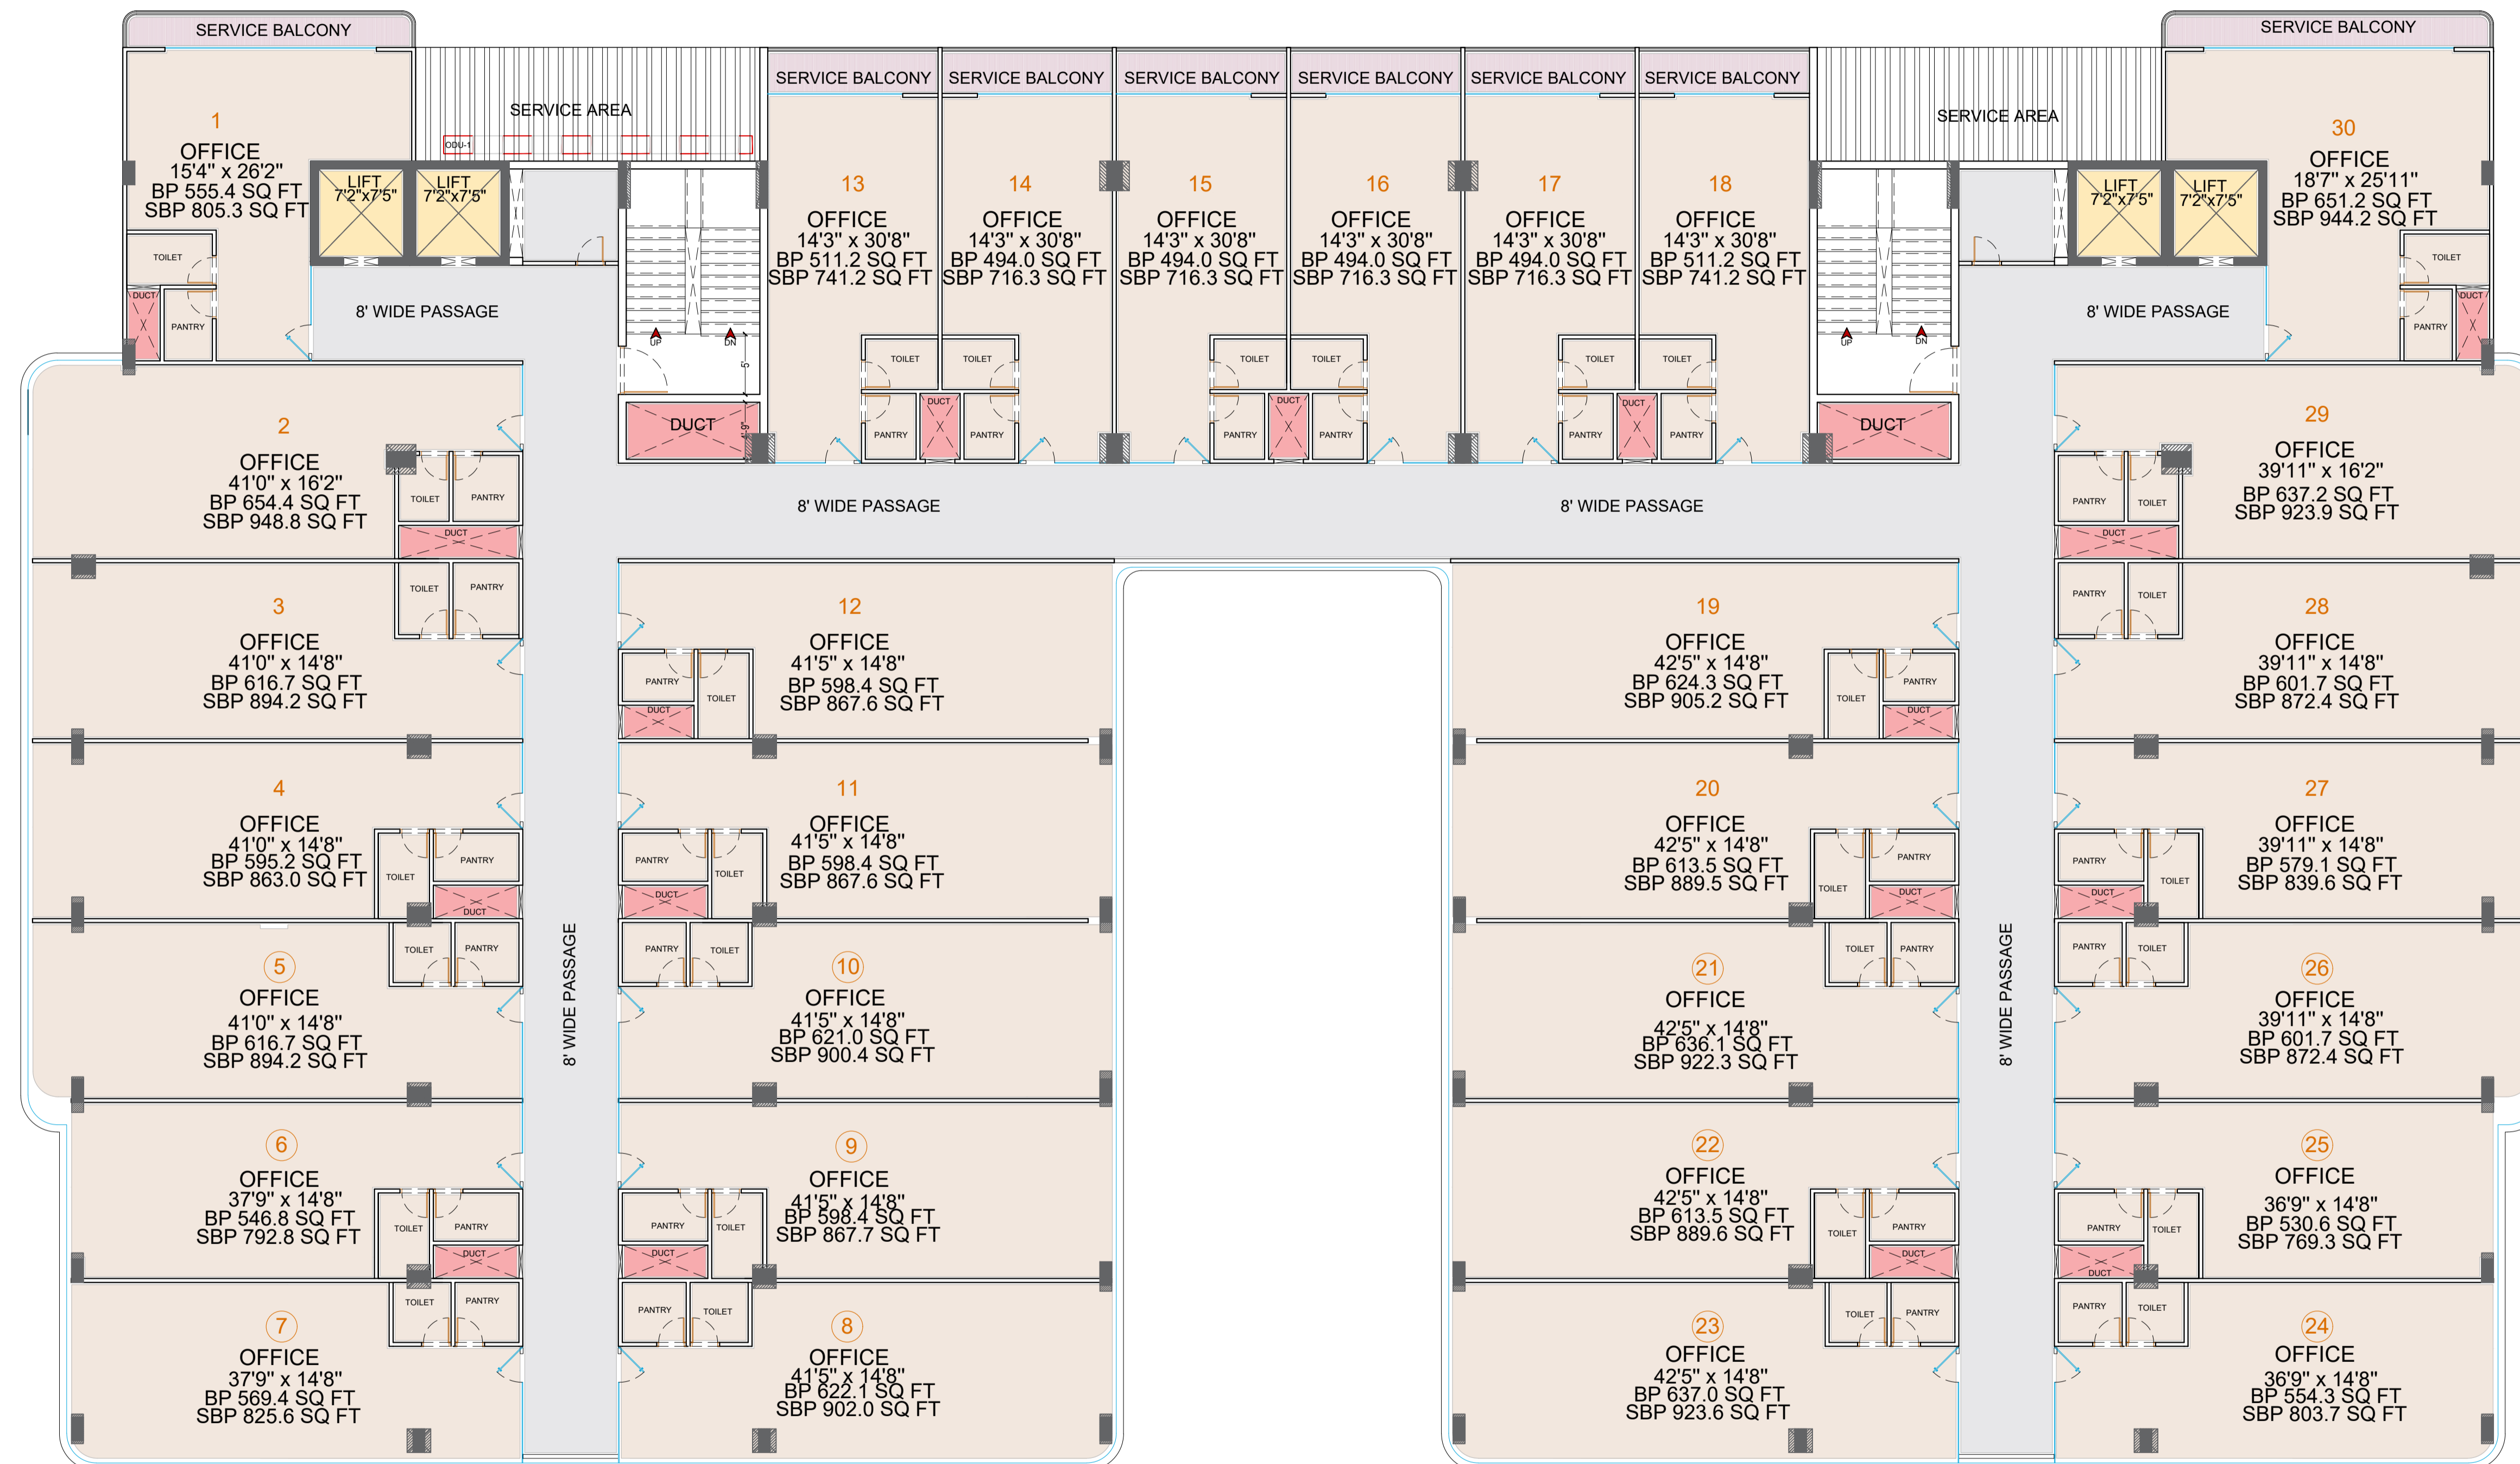

SAHIL METROPOLITAN SUPER CORRIDOR, INDORE

GROUND FLOOR PLAN

*NOTE: THIS OFFICE COPY IS ONLY FOR INTERNAL USE ONLY.

ROHIT DINKAR ARCHITECTS

PLOT NO. - 1054, SCHEME NO. 114 PART II, BEHIND BOMBAY HOSPITAL, NR BHARAT PETROL PUMP, RING ROAD, INDORE
contact - ar.dinkar@gmail.com ♦ ph- 98263 34884

SAHIL METROPOLITAN SUPER CORRIDOR, INDORE

MEZZANINE FLOOR PLAN

*NOTE: THIS OFFICE COPY IS ONLY FOR INTERNAL USE ONLY.

SAHIL METROPOLITAN SUPER CORRIDOR, INDORE

FIRST FLOOR PLAN

*NOTE: THIS OFFICE COPY IS ONLY FOR INTERNAL USE ONLY.

SAHIL METROPOLITAN SUPER CORRIDOR, INDORE

SECOND FLOOR PLAN

*NOTE: THIS OFFICE COPY IS ONLY FOR INTERNAL USE ONLY.

SAHIL METROPOLITAN SUPER CORRIDOR, INDORE

THIRD FLOOR PLAN

*NOTE: THIS OFFICE COPY IS ONLY FOR INTERNAL USE ONLY.

SAHIL METROPOLITAN SUPER CORRIDOR, INDORE

FOURTH FLOOR PLAN

*NOTE: THIS OFFICE COPY IS ONLY FOR INTERNAL USE ONLY.

ROHIT DINKAR ARCHITECTS

PLOT NO. - 1054, SCHEME NO. 114 PART II, BEHIND BOMBAY HOSPITAL, NR BHARAT PETROL PUMP, RING ROAD, INDORE
contact - ar.dinkar@gmail.com ♦ ph- 98263 34884