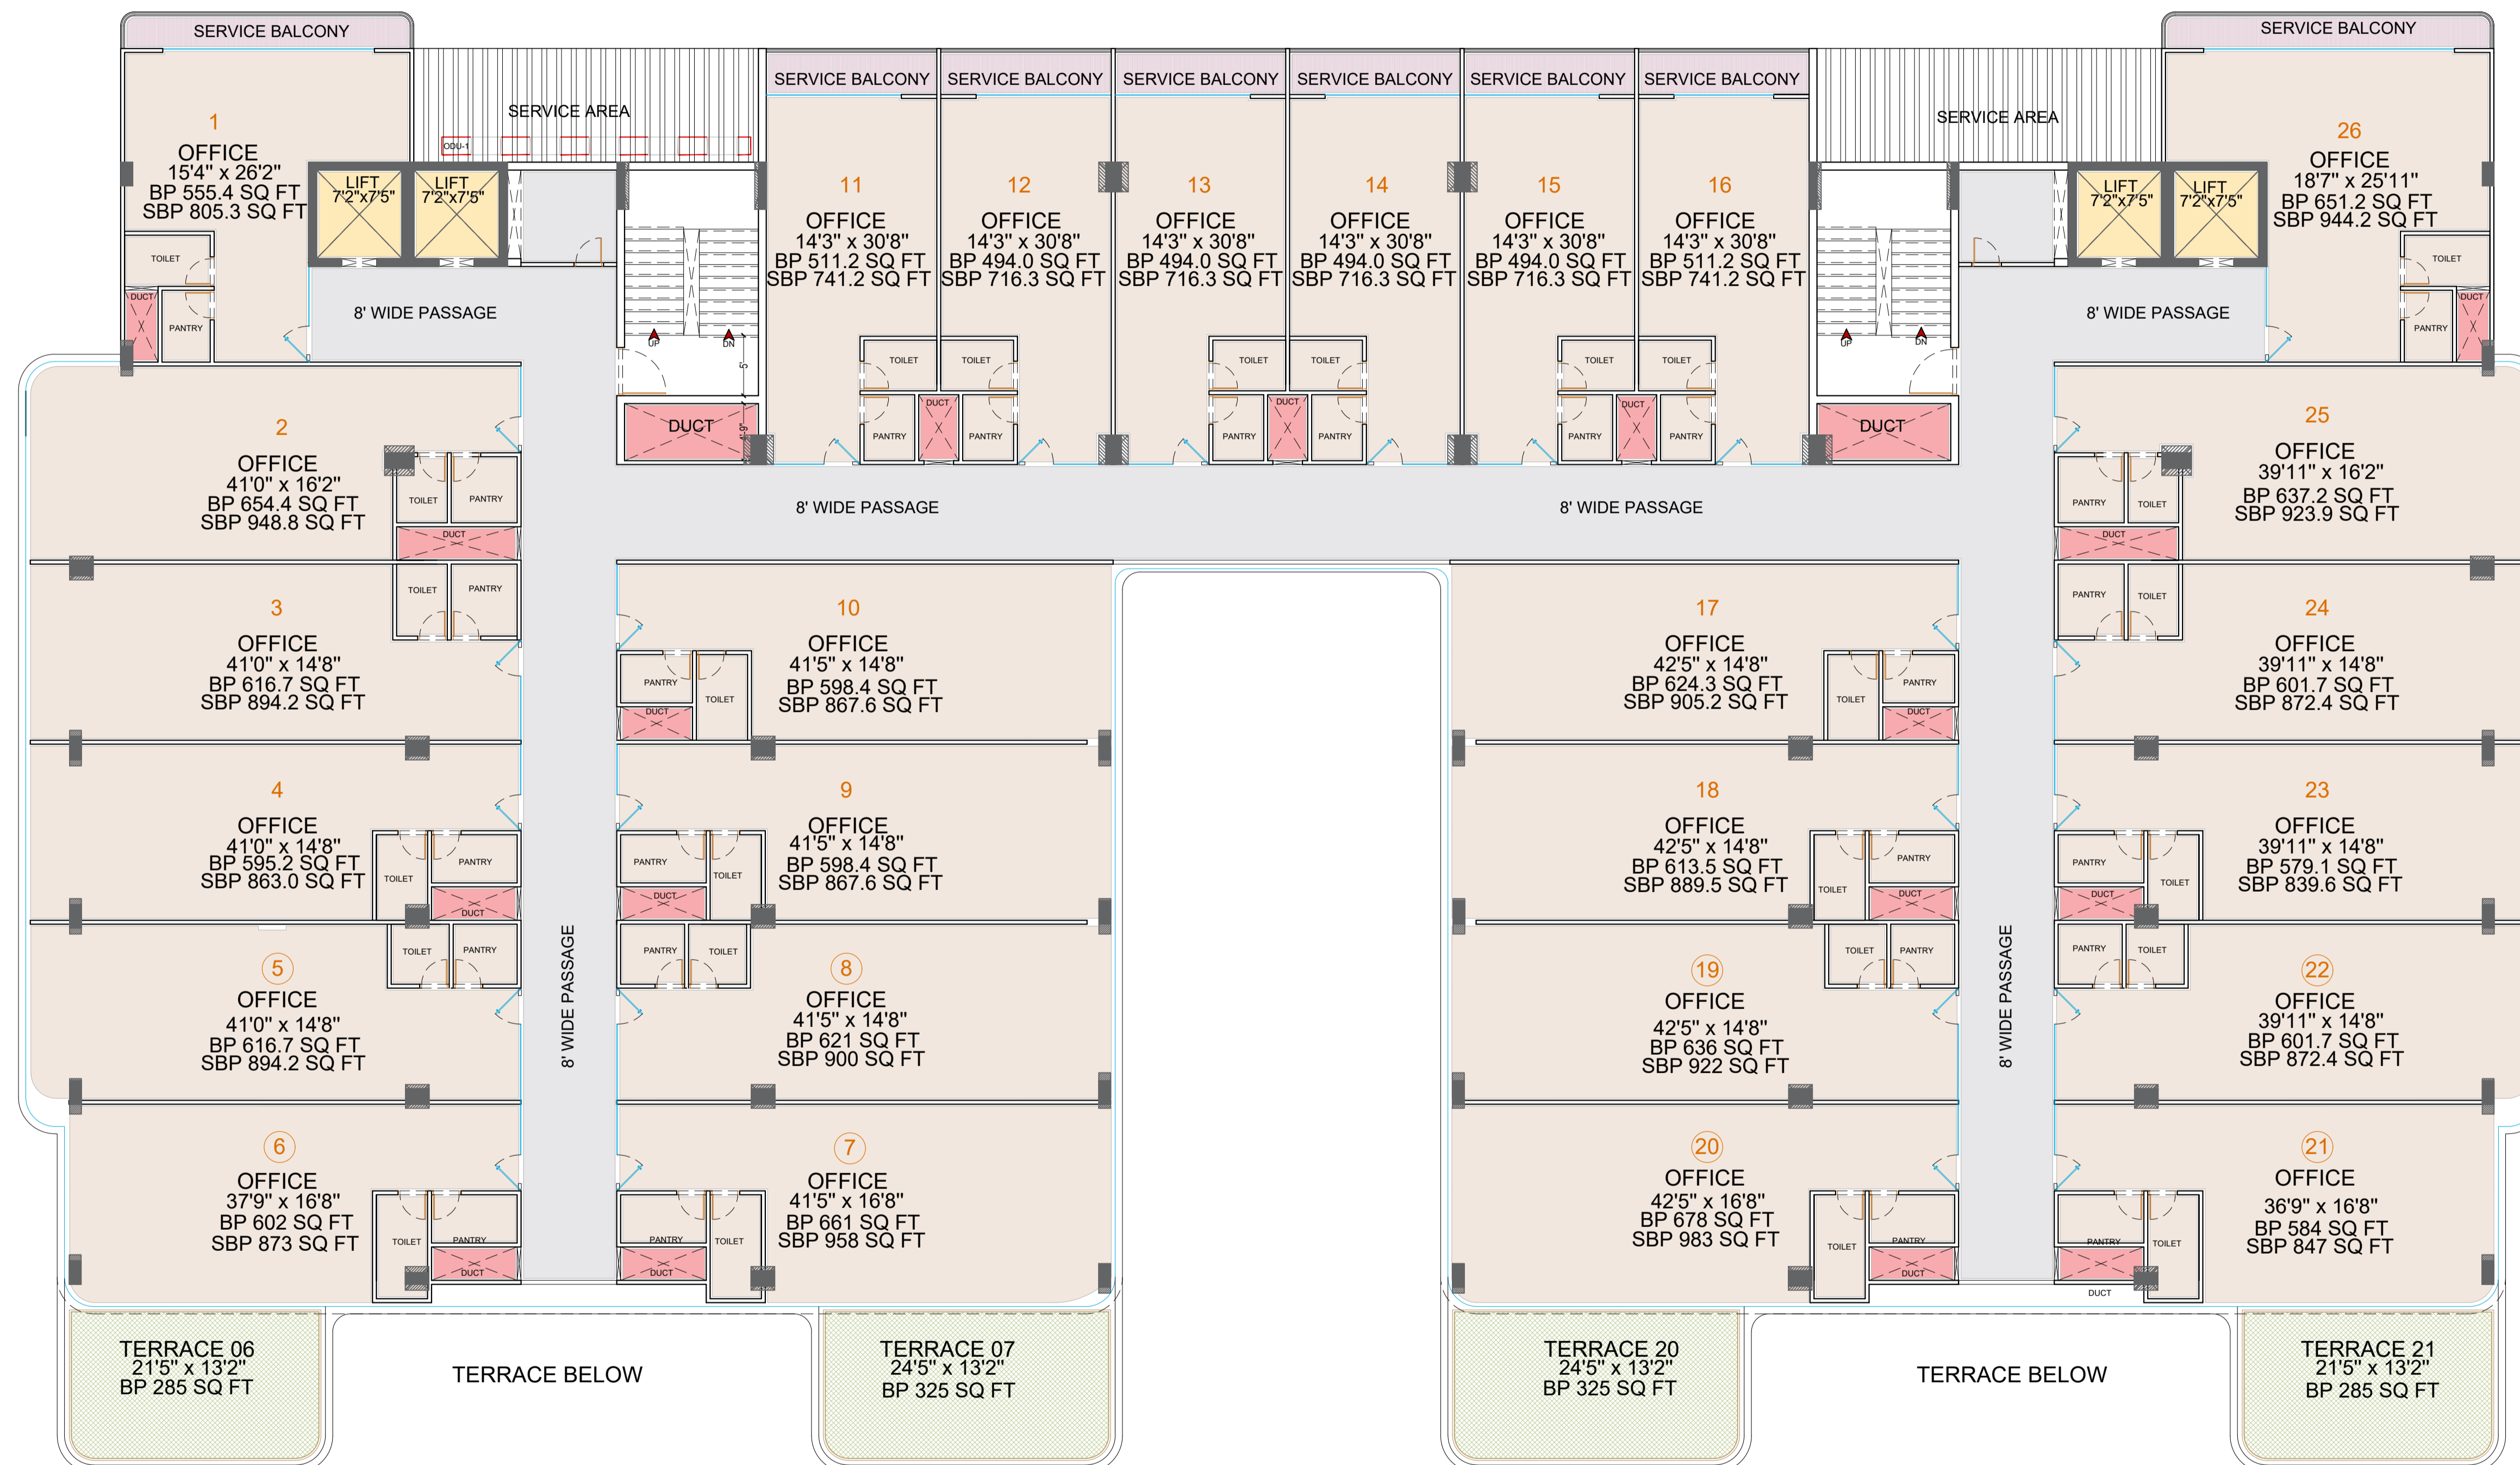

SAHIL METROPOLITAN SUPER CORRIDOR, INDORE

GROUND FLOOR PLAN

*NOTE: THIS OFFICE COPY IS ONLY FOR INTERNAL USE ONLY.

ROHIT DINKAR ARCHITECTS

PLOT NO. - 1054, SCHEME NO. 114 PART II, BEHIND BOMBAY HOSPITAL, NR BHARAT PETROL PUMP, RING ROAD, INDORE
contact - ar.dinkar@gmail.com ♦ ph- 98263 34884

SAHIL METROPOLITAN SUPER CORRIDOR, INDORE

MEZZANINE FLOOR PLAN

*NOTE: THIS OFFICE COPY IS ONLY FOR INTERNAL USE ONLY.

SAHIL METROPOLITAN SUPER CORRIDOR, INDORE

FIRST FLOOR PLAN

*NOTE: THIS OFFICE COPY IS ONLY FOR INTERNAL USE ONLY.

SAHIL METROPOLITAN SUPER CORRIDOR, INDORE

SECOND FLOOR PLAN

*NOTE: THIS OFFICE COPY IS ONLY FOR INTERNAL USE ONLY.

SAHIL METROPOLITAN SUPER CORRIDOR, INDORE

THIRD FLOOR PLAN

*NOTE: THIS OFFICE COPY IS ONLY FOR INTERNAL USE ONLY.

SAHIL METROPOLITAN SUPER CORRIDOR, INDORE

FOURTH FLOOR PLAN

*NOTE: THIS OFFICE COPY IS ONLY FOR INTERNAL USE ONLY.

ROHIT DINKAR ARCHITECTS

PLOT NO. - 1054, SCHEME NO. 114 PART II, BEHIND BOMBAY HOSPITAL, NR BHARAT PETROL PUMP, RING ROAD, INDORE
contact - ar.dinkar@gmail.com ♦ ph- 98263 34884