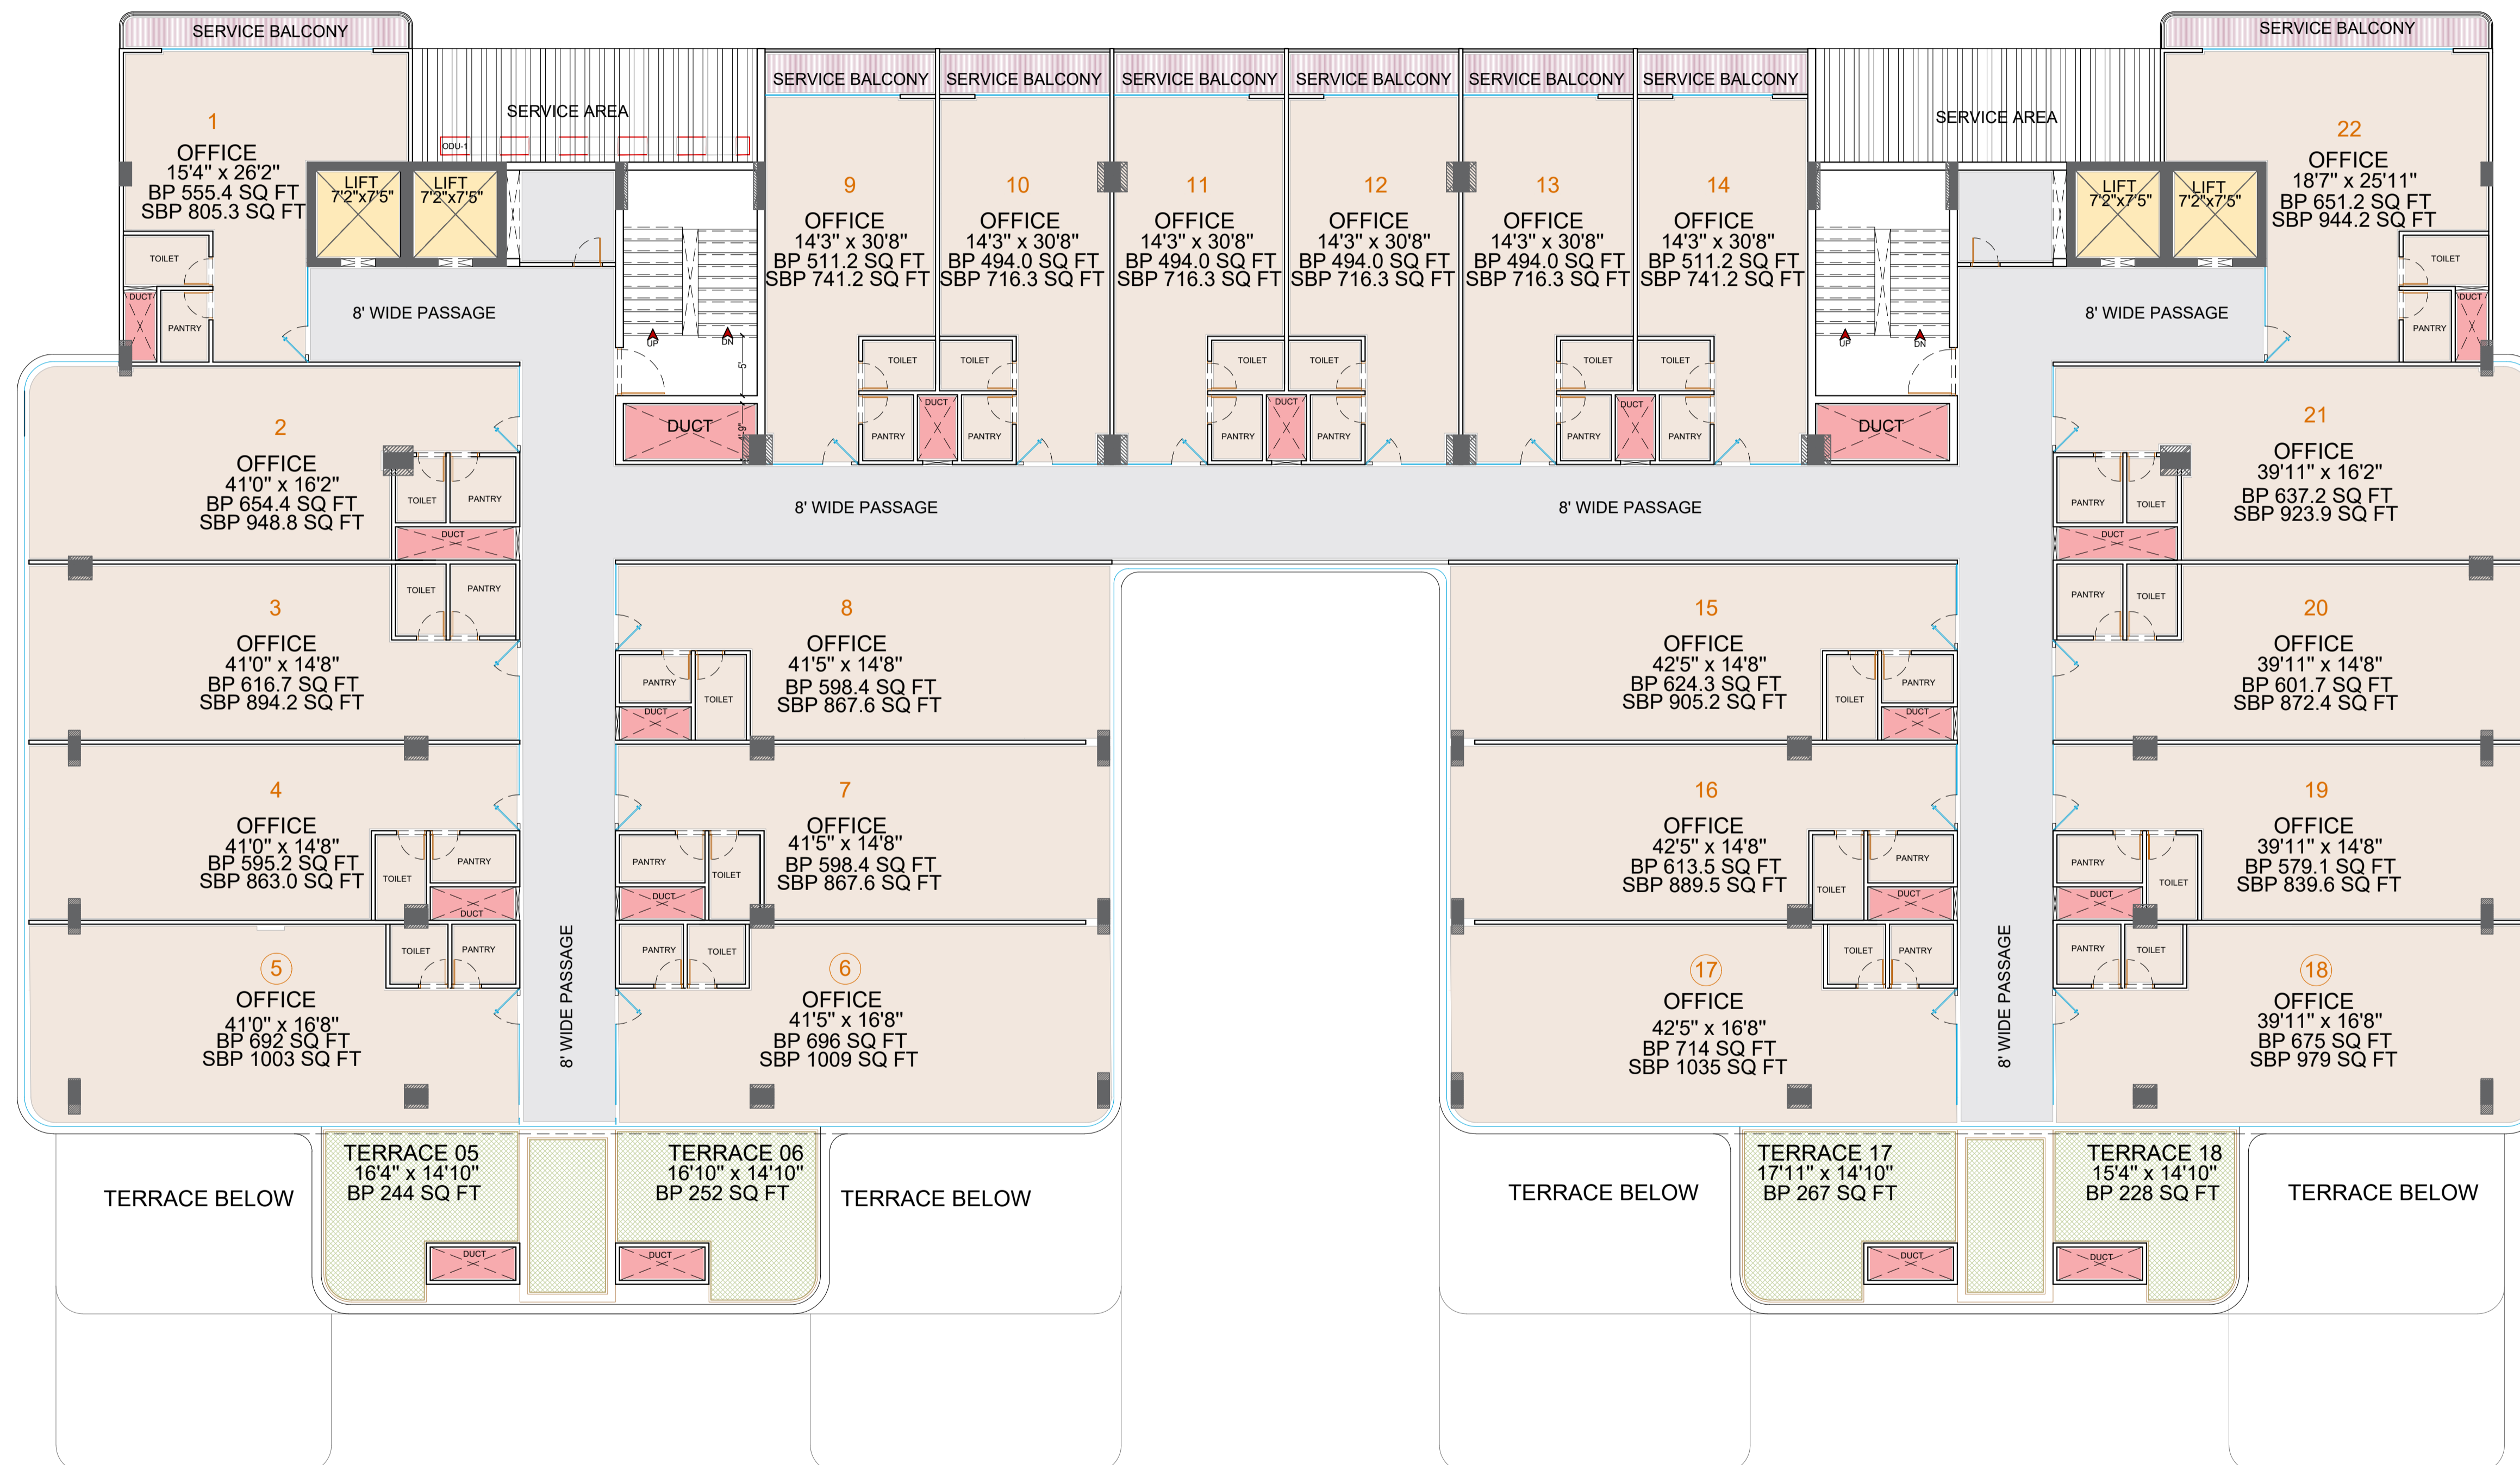

SAHIL METROPOLITAN SUPER CORRIDOR, INDORE

GROUND FLOOR PLAN

*NOTE: THIS OFFICE COPY IS ONLY FOR INTERNAL USE ONLY.

ROHIT DINKAR ARCHITECTS

PLOT NO. - 1054, SCHEME NO. 114 PART II, BEHIND BOMBAY HOSPITAL, NR BHARAT PETROL PUMP, RING ROAD, INDORE
contact - ar.dinkar@gmail.com ♦ ph- 98263 34884

SAHIL METROPOLITAN SUPER CORRIDOR, INDORE

MEZZANINE FLOOR PLAN

*NOTE: THIS OFFICE COPY IS ONLY FOR INTERNAL USE ONLY.

SAHIL METROPOLITAN SUPER CORRIDOR, INDORE

FIRST FLOOR PLAN

*NOTE: THIS OFFICE COPY IS ONLY FOR INTERNAL USE ONLY.

SAHIL METROPOLITAN SUPER CORRIDOR, INDORE

FIFTH FLOOR PLAN

*NOTE: THIS OFFICE COPY IS ONLY FOR INTERNAL USE ONLY.

SAHIL METROPOLITAN SUPER CORRIDOR, INDORE

SIXTH FLOOR PLAN

*NOTE: THIS OFFICE COPY IS ONLY FOR INTERNAL USE ONLY.