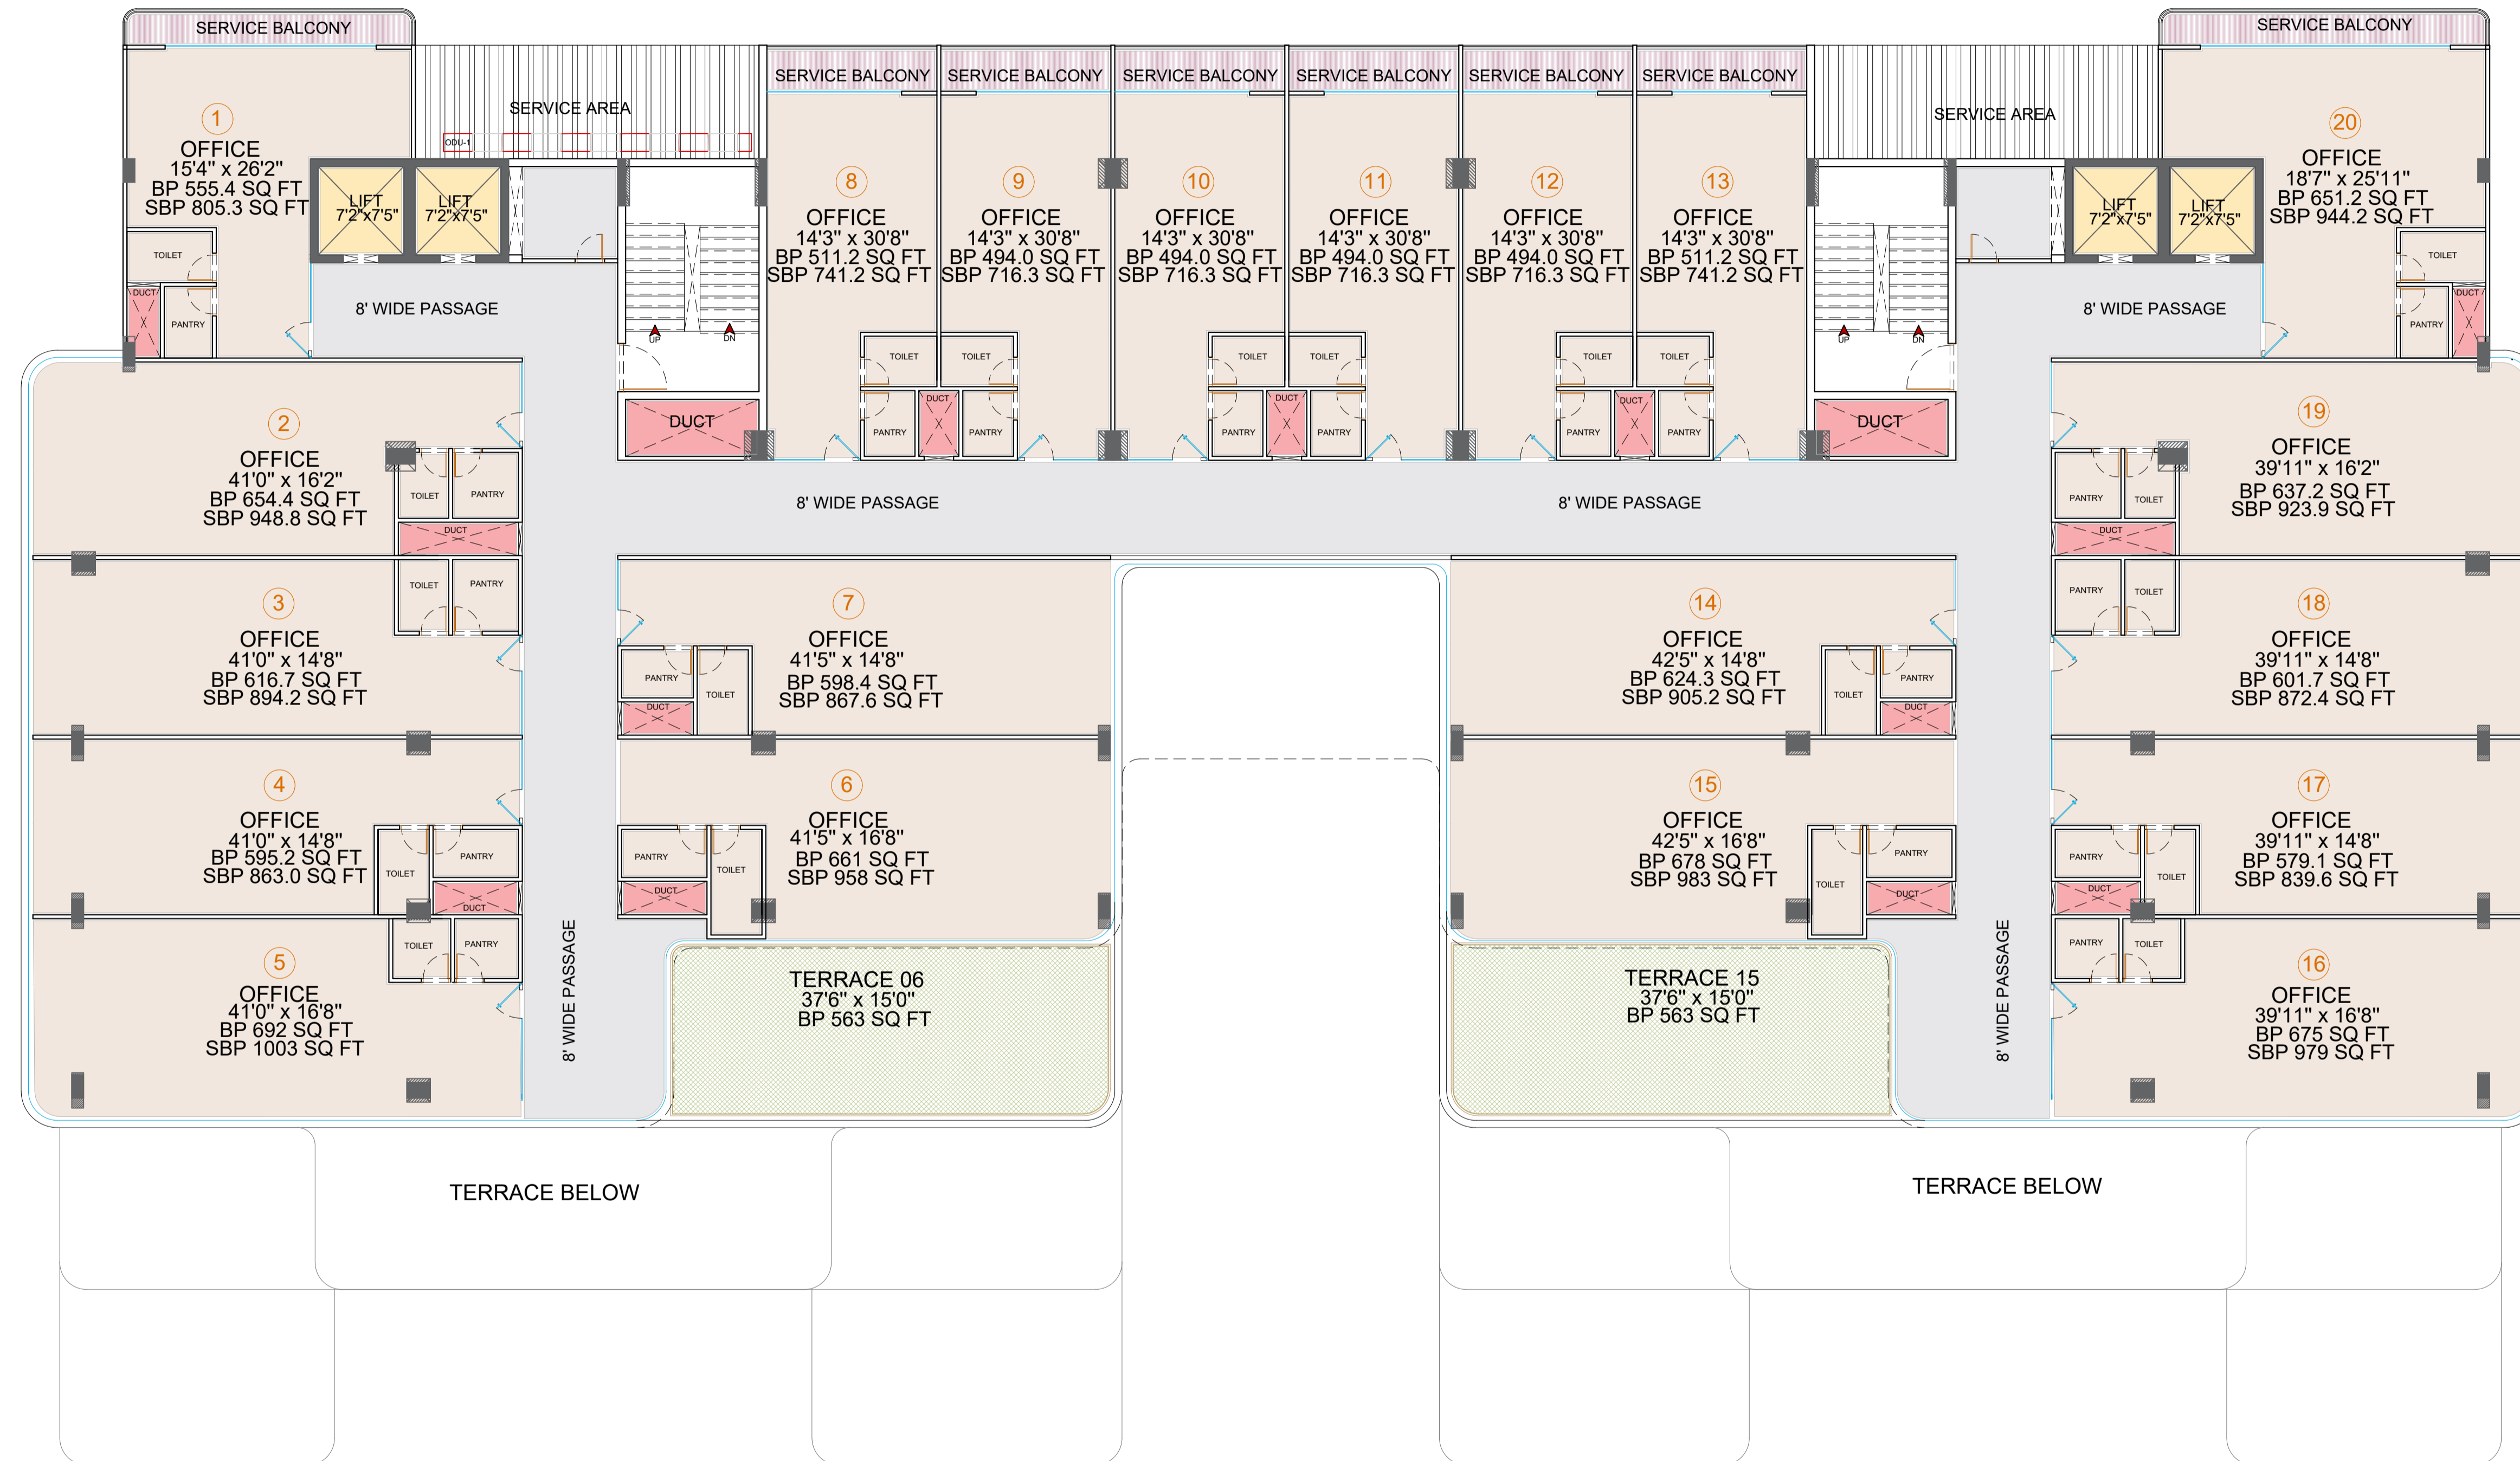

SAHIL METROPOLITAN SUPER CORRIDOR, INDORE

SEVENTH FLOOR PLAN

*NOTE: THIS OFFICE COPY IS ONLY FOR INTERNAL USE ONLY.

ROHIT DINKAR ARCHITECTS

PLOT NO. - 1054, SCHEME NO. 114 PART II, BEHIND BOMBAY HOSPITAL, NR BHARAT PETROL PUMP, RING ROAD, INDORE
contact - ar.dinkar@gmail.com ♦ ph- 98263 34884