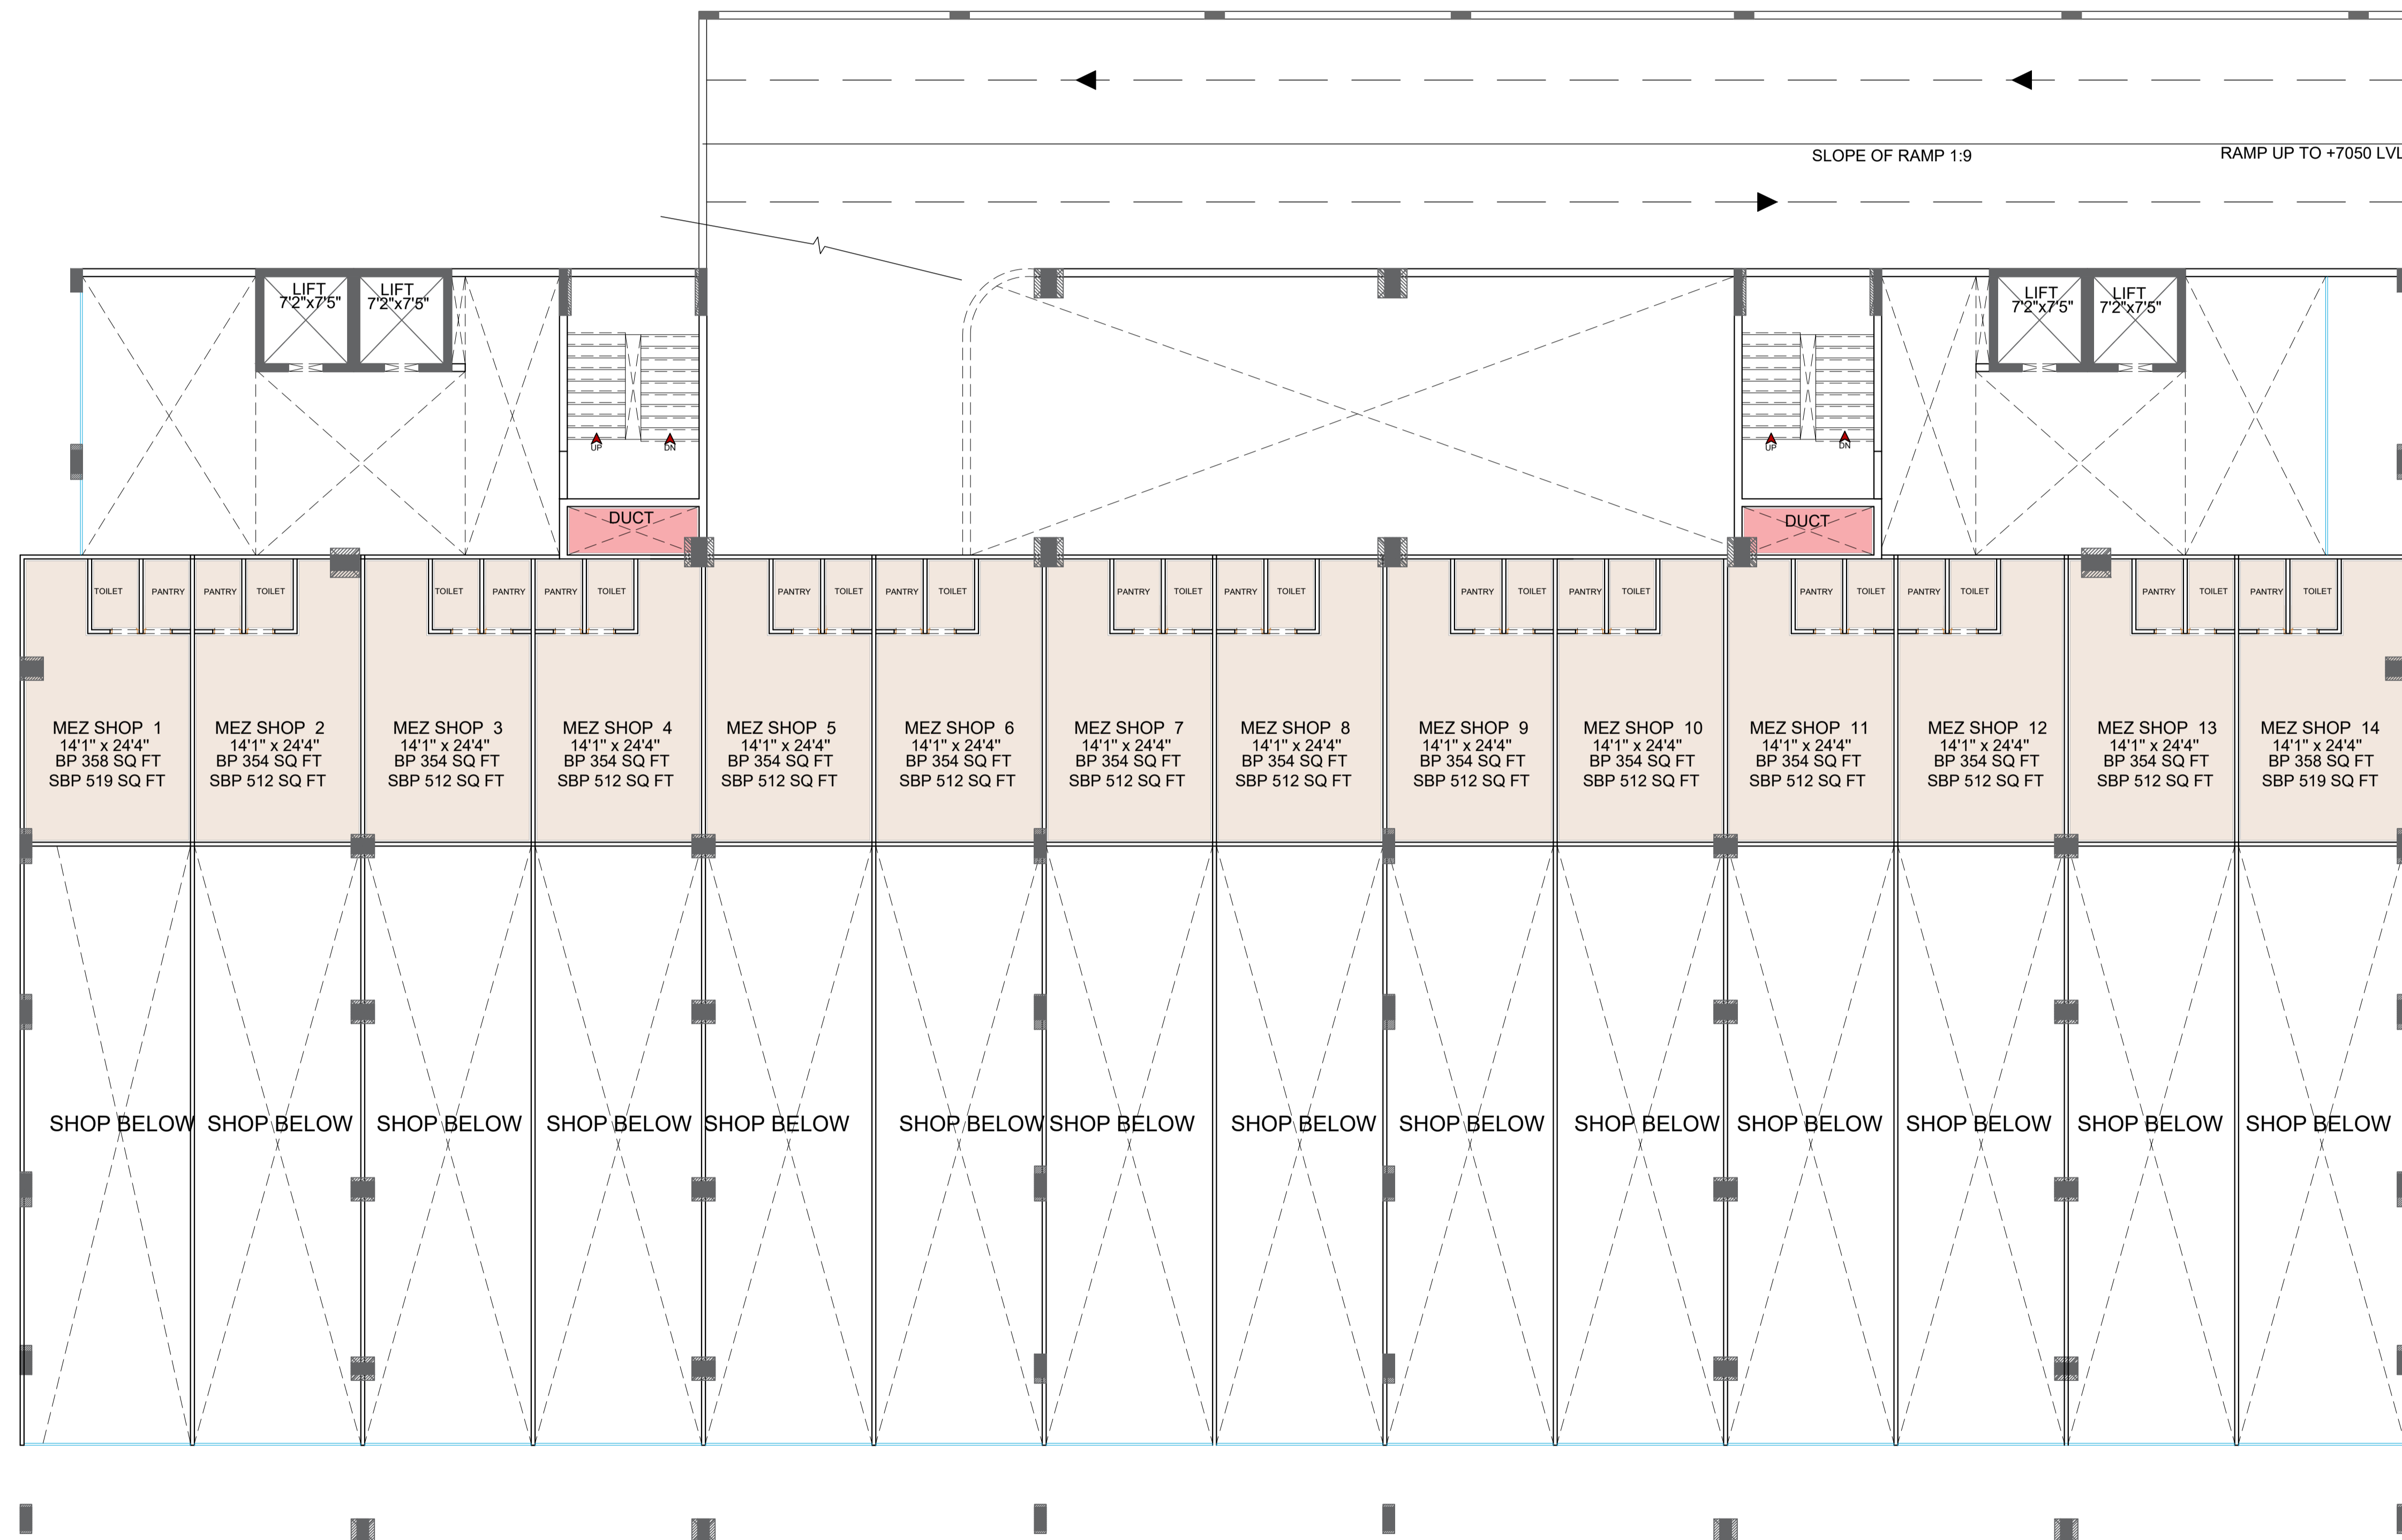

SAHIL METROPOLITAN SUPER CORRIDOR, INDORE

GROUND FLOOR PLAN

*NOTE: THIS OFFICE COPY IS ONLY FOR INTERNAL USE ONLY.

ROHIT DINKAR ARCHITECTS

PLOT NO. - 1054, SCHEME NO. 114 PART II, BEHIND BOMBAY HOSPITAL, NR BHARAT PETROL PUMP, RING ROAD, INDORE
contact - ar.dinkar@gmail.com ♦ ph- 98263 34884

SAHIL METROPOLITAN SUPER CORRIDOR, INDORE

MEZZANINE FLOOR PLAN

*NOTE: THIS OFFICE COPY IS ONLY FOR INTERNAL USE ONLY.

SAHIL METROPOLITAN SUPER CORRIDOR, INDORE

FIRST FLOOR PLAN

*NOTE: THIS OFFICE COPY IS ONLY FOR INTERNAL USE ONLY.

SAHIL METROPOLITAN SUPER CORRIDOR, INDORE

SECOND FLOOR PLAN

*NOTE: THIS OFFICE COPY IS ONLY FOR INTERNAL USE ONLY.

SAHIL METROPOLITAN SUPER CORRIDOR, INDORE

THIRD FLOOR PLAN

*NOTE: THIS OFFICE COPY IS ONLY FOR INTERNAL USE ONLY.

SAHIL METROPOLITAN SUPER CORRIDOR, INDORE

FOURTH FLOOR PLAN

*NOTE: THIS OFFICE COPY IS ONLY FOR INTERNAL USE ONLY.

ROHIT DINKAR ARCHITECTS

PLOT NO. - 1054, SCHEME NO. 114 PART II, BEHIND BOMBAY HOSPITAL, NR BHARAT PETROL PUMP, RING ROAD, INDORE
contact - ar.dinkar@gmail.com ♦ ph- 98263 34884