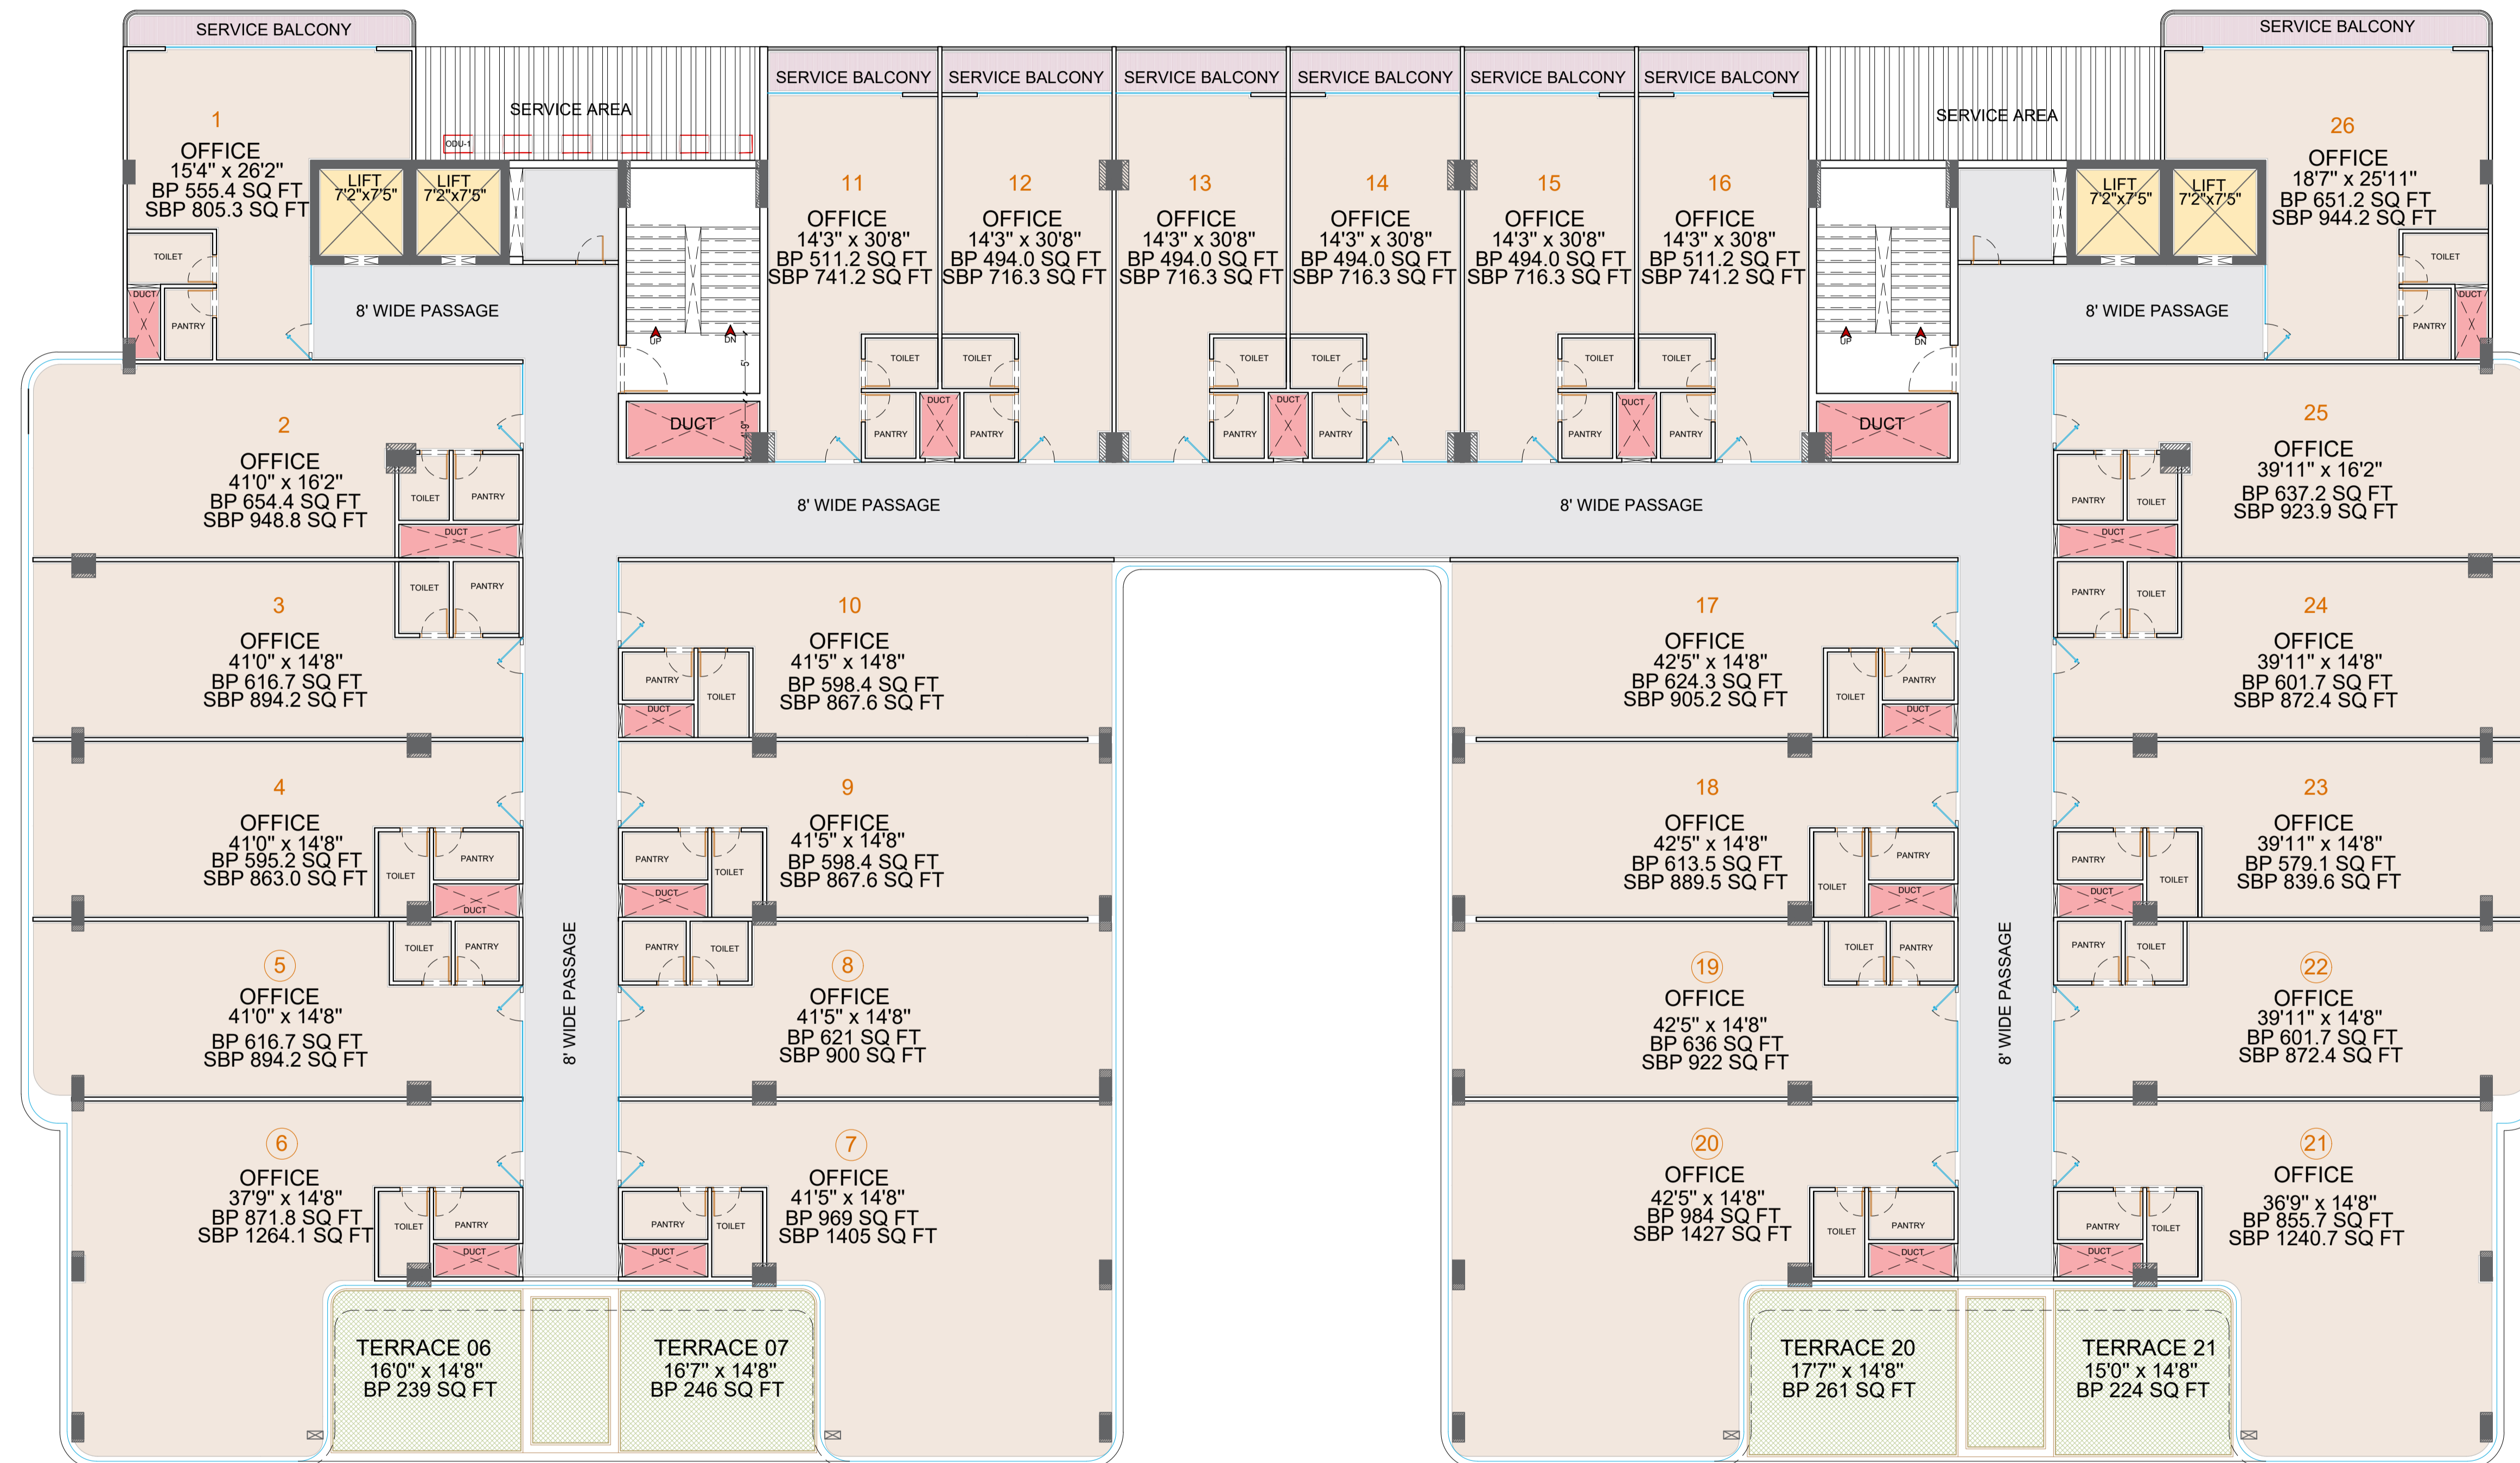

SAHIL METROPOLITAN SUPER CORRIDOR, INDORE

GROUND FLOOR PLAN

*NOTE: THIS OFFICE COPY IS ONLY FOR INTERNAL USE ONLY.

ROHIT DINKAR ARCHITECTS

PLOT NO. - 1054, SCHEME NO. 114 PART II, BEHIND BOMBAY HOSPITAL, NR BHARAT PETROL PUMP, RING ROAD, INDORE
contact - ar.dinkar@gmail.com ♦ ph- 98263 34884

SAHIL METROPOLITAN SUPER CORRIDOR, INDORE

MEZZANINE FLOOR PLAN

*NOTE: THIS OFFICE COPY IS ONLY FOR INTERNAL USE ONLY.

SAHIL METROPOLITAN SUPER CORRIDOR, INDORE

FIRST FLOOR PLAN

*NOTE: THIS OFFICE COPY IS ONLY FOR INTERNAL USE ONLY.

SAHIL METROPOLITAN SUPER CORRIDOR, INDORE

SECOND FLOOR PLAN

*NOTE: THIS OFFICE COPY IS ONLY FOR INTERNAL USE ONLY.

SAHIL METROPOLITAN SUPER CORRIDOR, INDORE

THIRD FLOOR PLAN

*NOTE: THIS OFFICE COPY IS ONLY FOR INTERNAL USE ONLY.

SAHIL METROPOLITAN SUPER CORRIDOR, INDORE

FOURTH FLOOR PLAN

*NOTE: THIS OFFICE COPY IS ONLY FOR INTERNAL USE ONLY.

ROHIT DINKAR ARCHITECTS

PLOT NO. - 1054, SCHEME NO. 114 PART II, BEHIND BOMBAY HOSPITAL, NR BHARAT PETROL PUMP, RING ROAD, INDORE
contact - ar.dinkar@gmail.com ♦ ph- 98263 34884